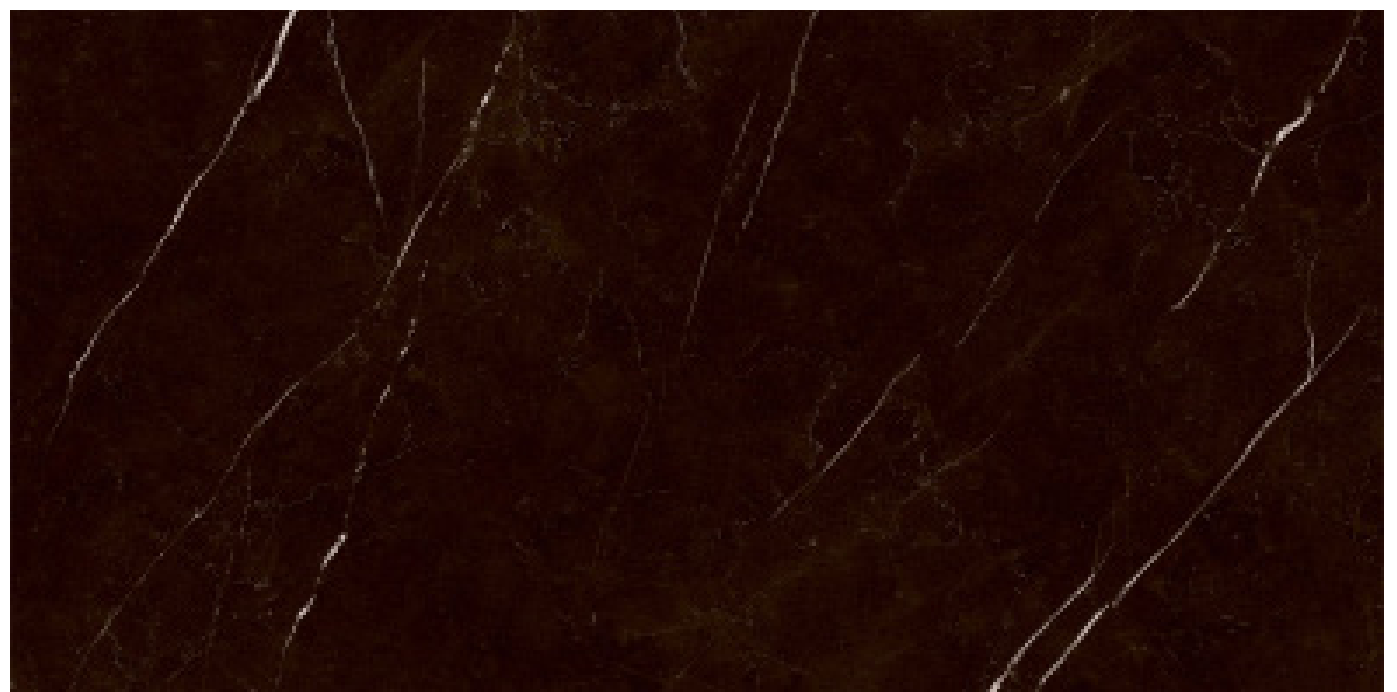

Stone Design
60 X 120 | Matte

VITARO

60 X 120 | DARK | 4 FACES

VISTA

60 X 120 | DARK | 4 FACES

VISTA

60 X 120 | DARK | 4 FACES

Stone Design
40 X 120 | Matte