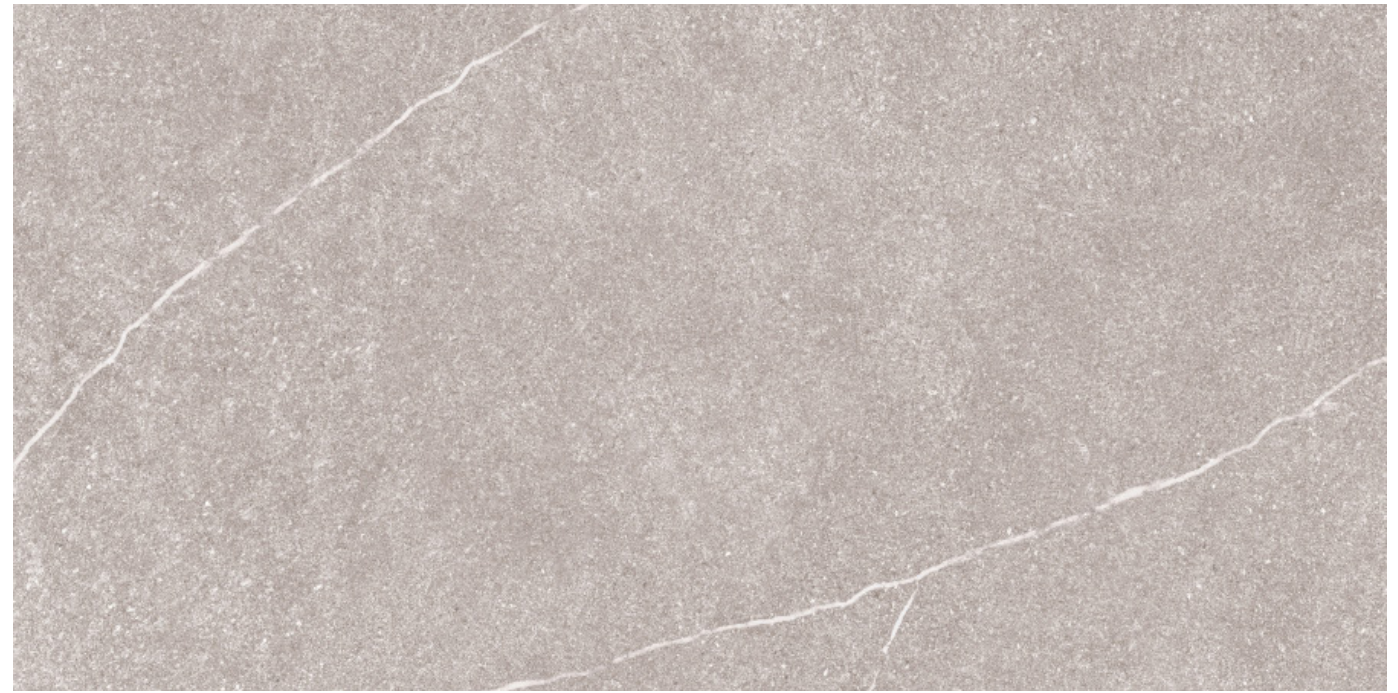

HARD ROCK

60 X 120 | DARK | 4 FACES