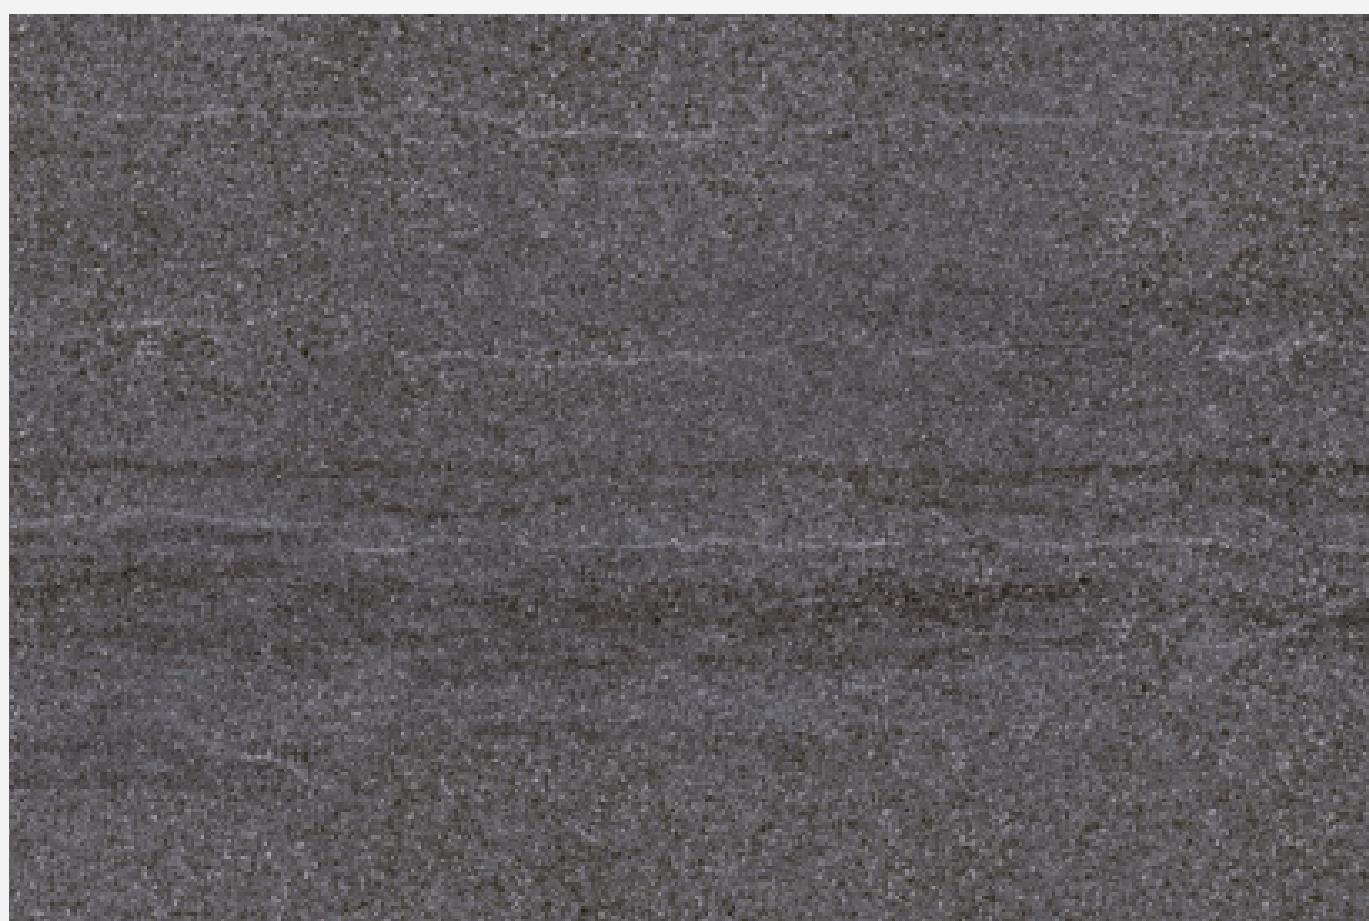

0 5 1 3 5 4 2 2 5 0 0
info@firoozehtile.com

MARGARIT

80 X 120 | DARK GRAY | 4 FACES

METRO

80 X 120 | DARK GRAY | 6 FACES

Stone Design
80 X 120 | Matte

METRO

80 X 120 | DARK GRAY | 6 FACES