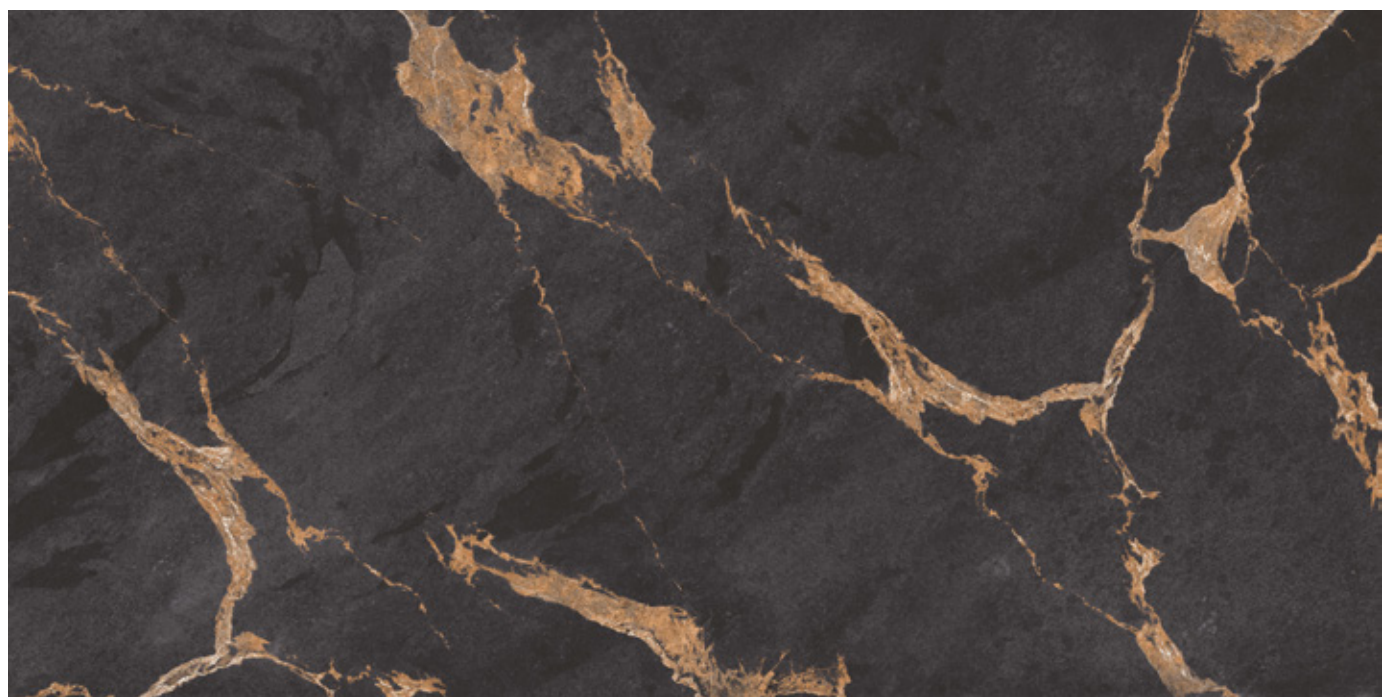

Stone Design
60 X 120 | Matte

PHILADELPHIA

60 X 120 | DARK | 4 FACES