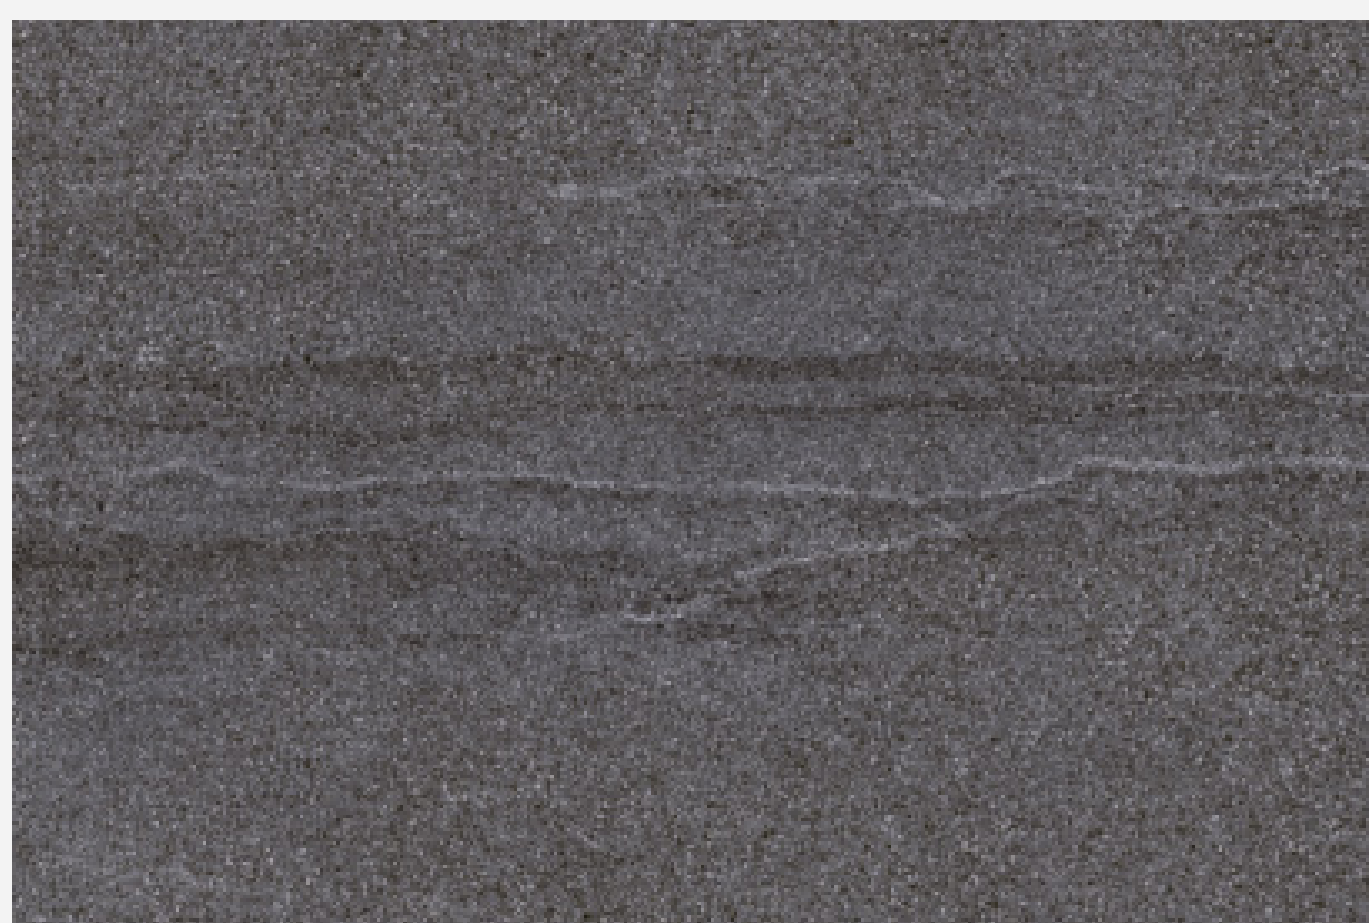

0 5 1 3 5 4 2 2 5 0 0
info@firoozehtile.com

MARGARIT

80 X 120 | DARK GRAY | 4 FACES

METRO

80 X 120 | DARK GRAY | 6 FACES

Stone Design
80 X 120 | Matte

METRO

80 X 120 | DARK GRAY | 6 FACES