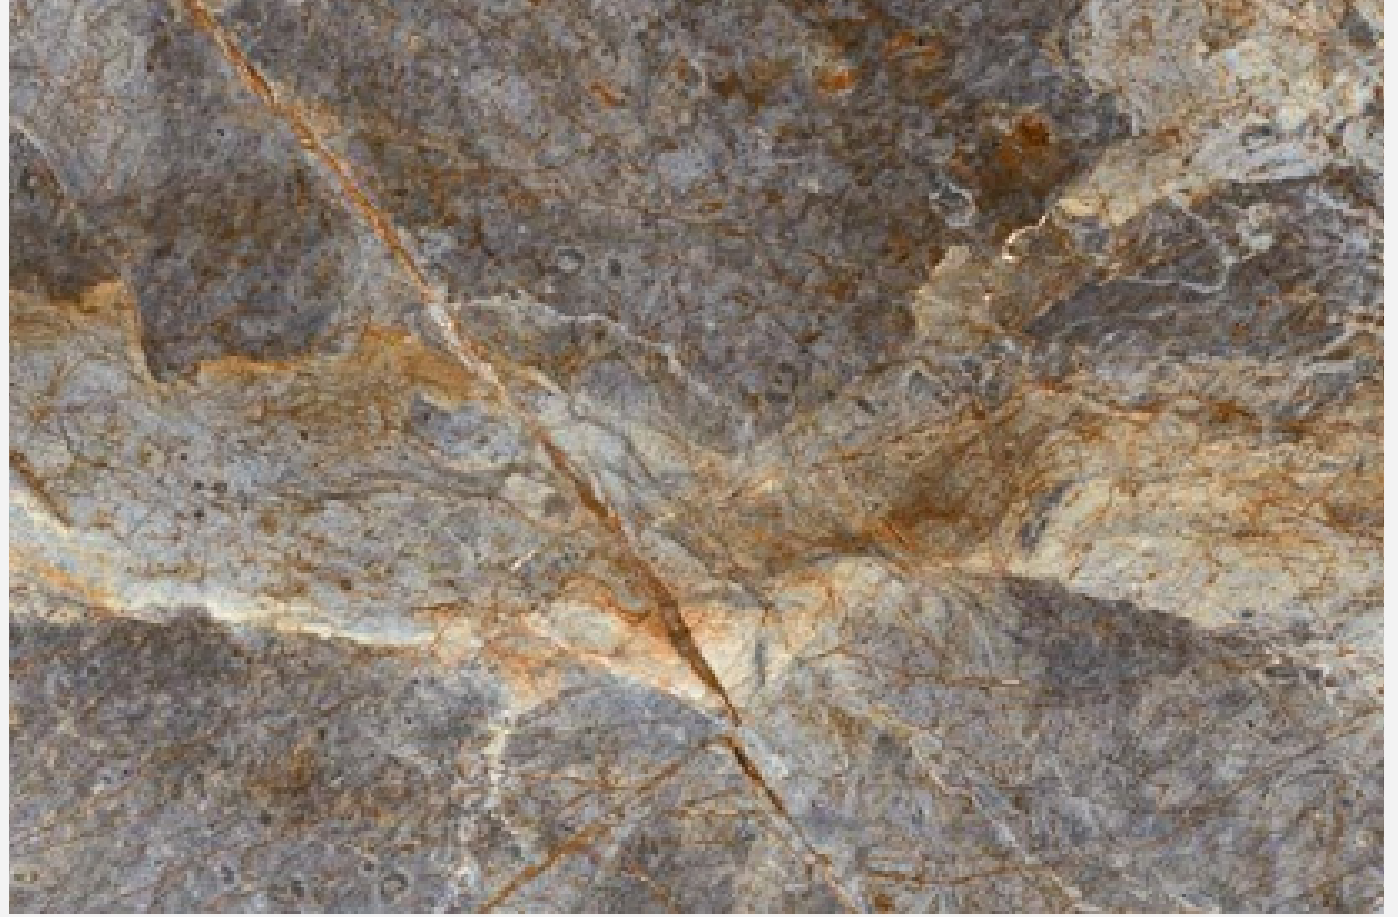

Stone Design
80 X 120 | Matte

HAMBURG

80 X 120 | DARK | 4 FACES