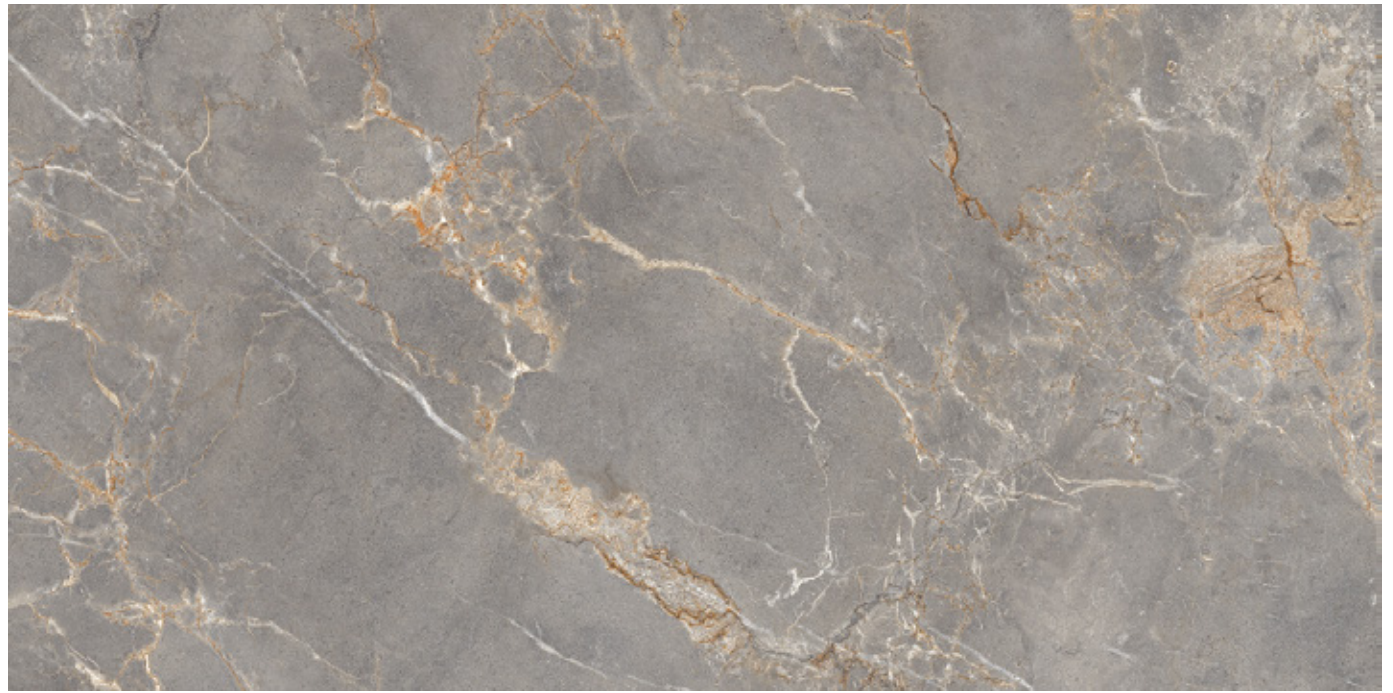

SEOUL SUGAR

60 X 120 | DARK | 4 FACES