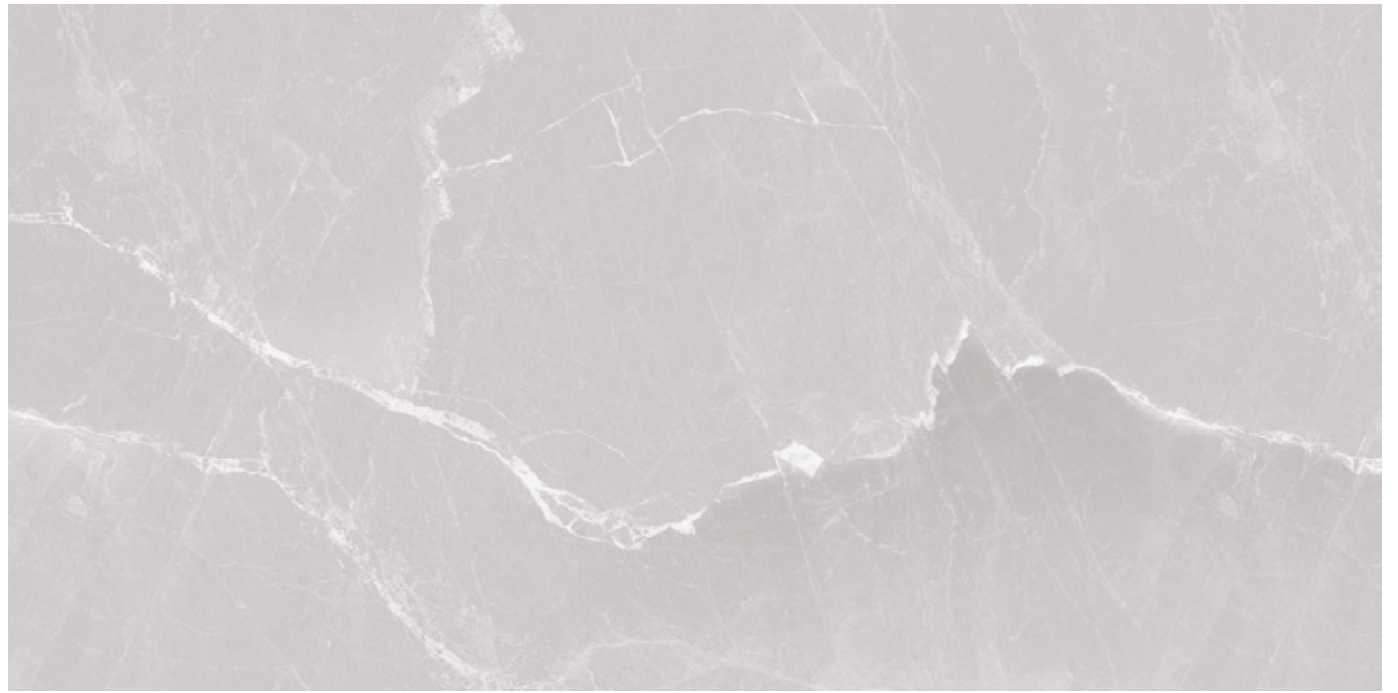

Stone Design
60 X 120 | Matte

KAROL

60 X 120 | DARK | 4 FACES