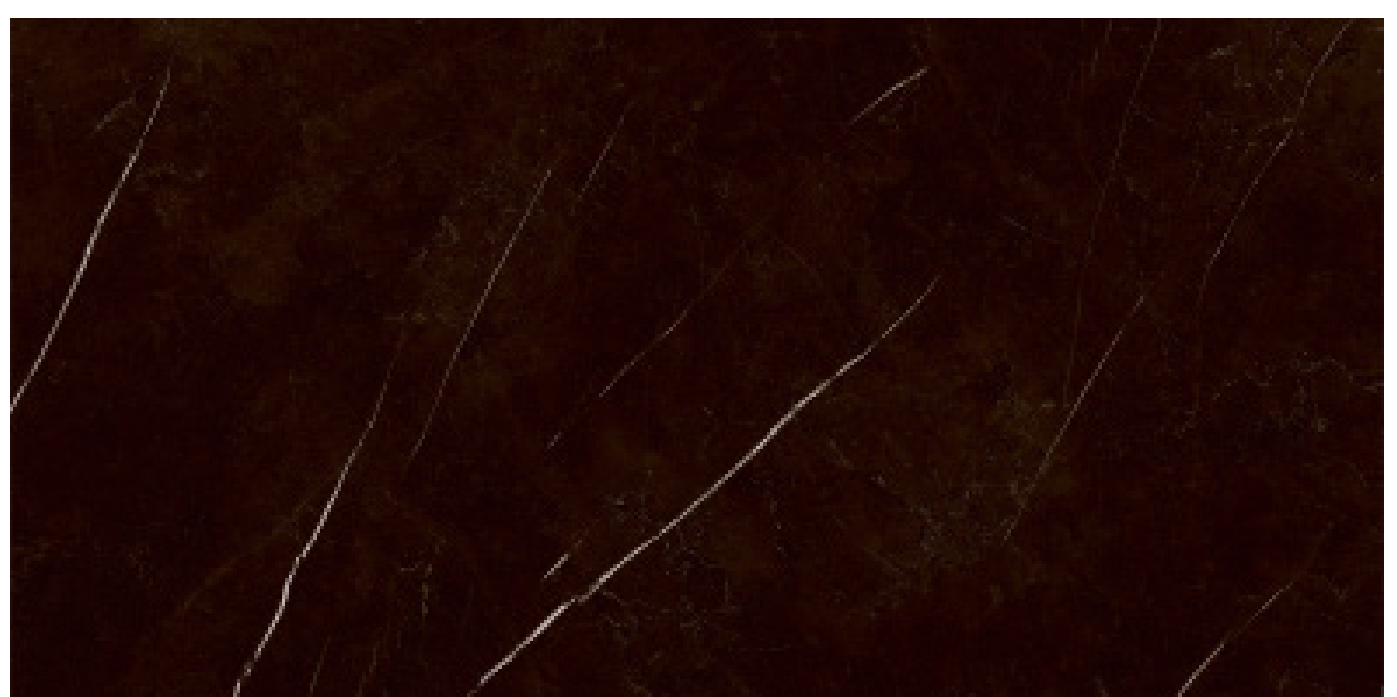

Stone Design
60 X 120 | Matte

VITARO

60 X 120 | DARK | 4 FACES

VISTA

60 X 120 | DARK | 4 FACES

VISTA

60 X 120 | DARK | 4 FACES

Stone Design
40 X 120 | Matte