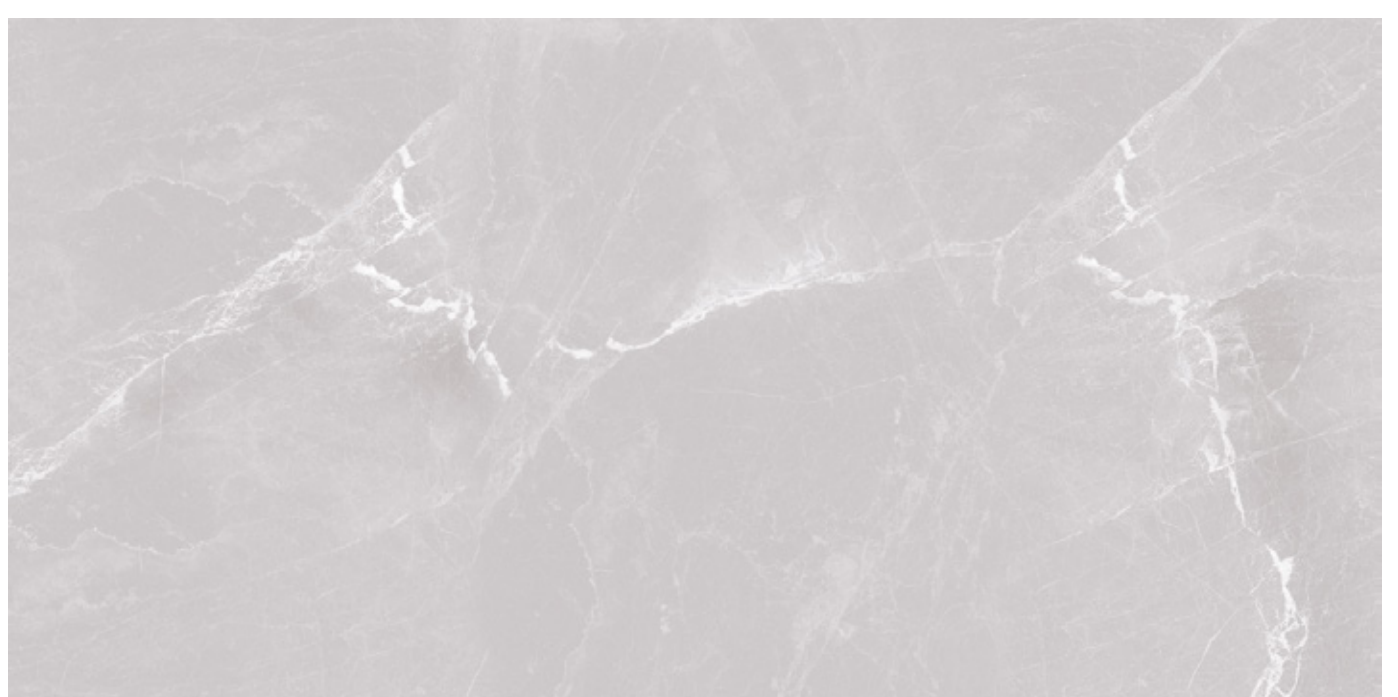

Stone Design
60 X 120 | Matte

KAROL

60 X 120 | DARK | 4 FACES