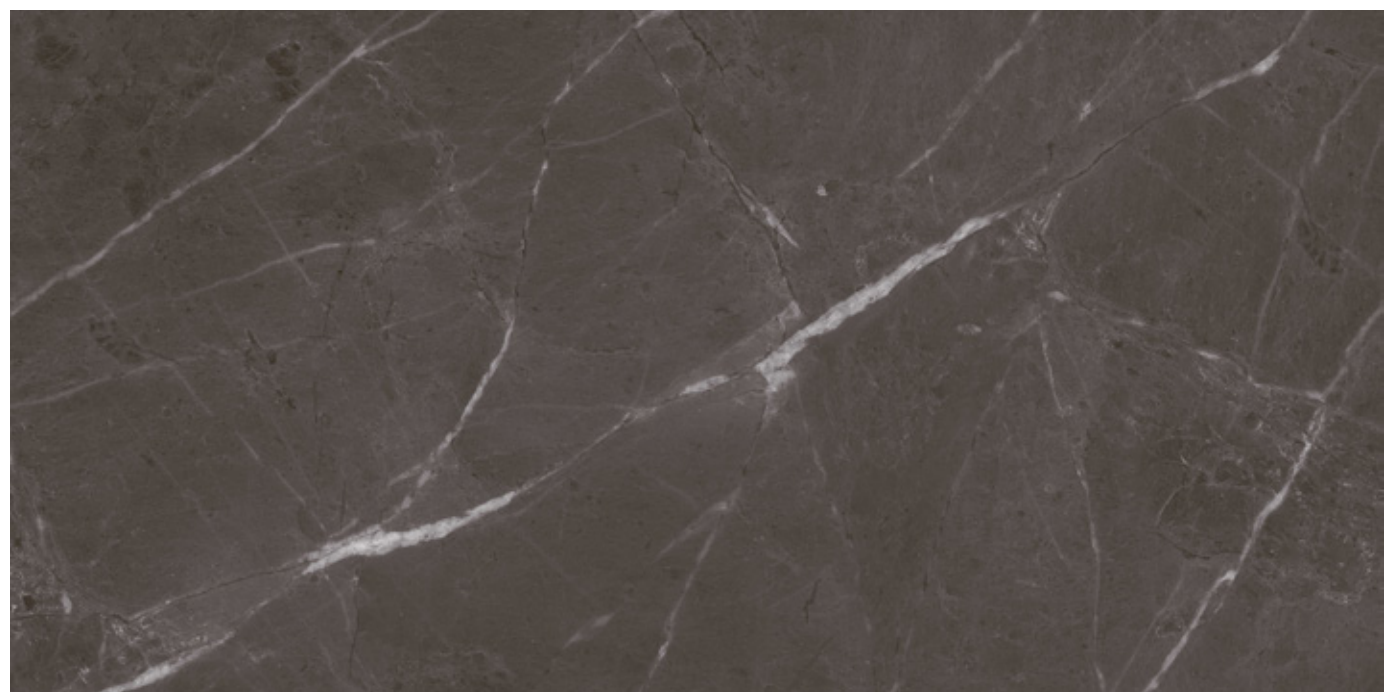

FRANCIS

60 X 120 | DARK | 4 FACES