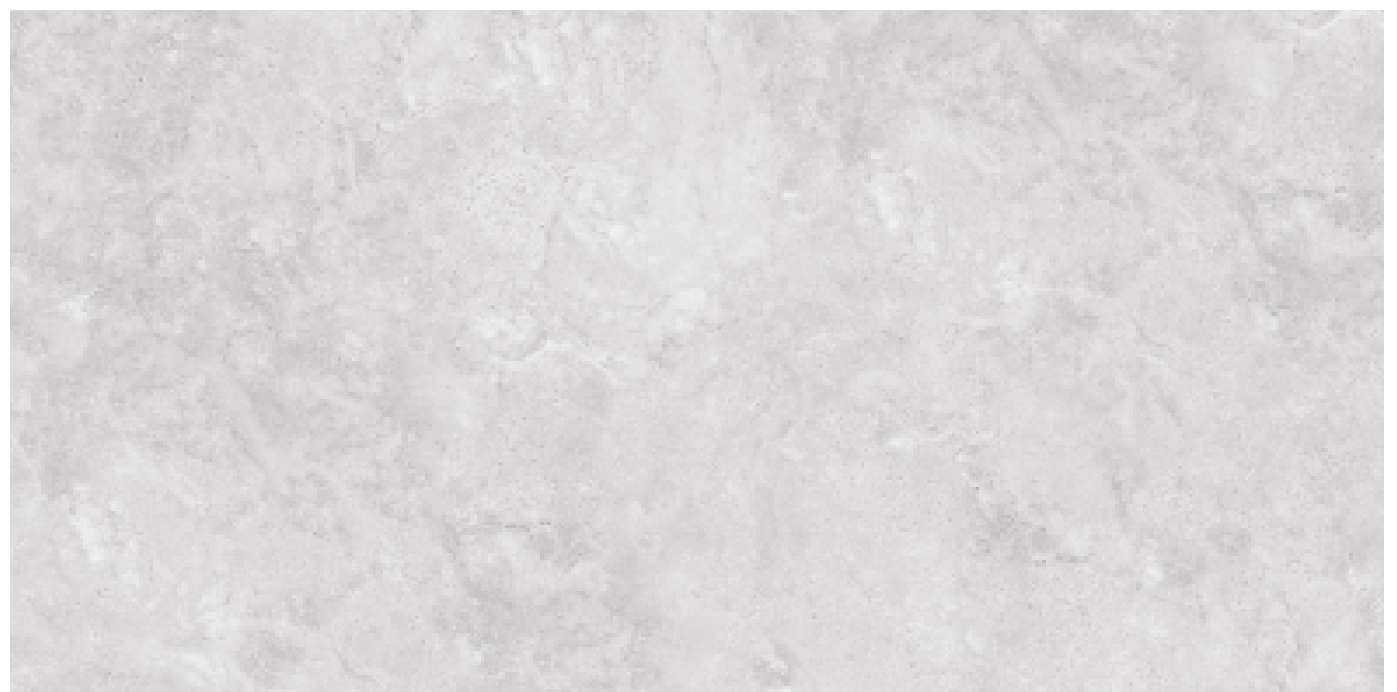

MONARIS SUGAR

60 X 120 | DARK | 4 FACES