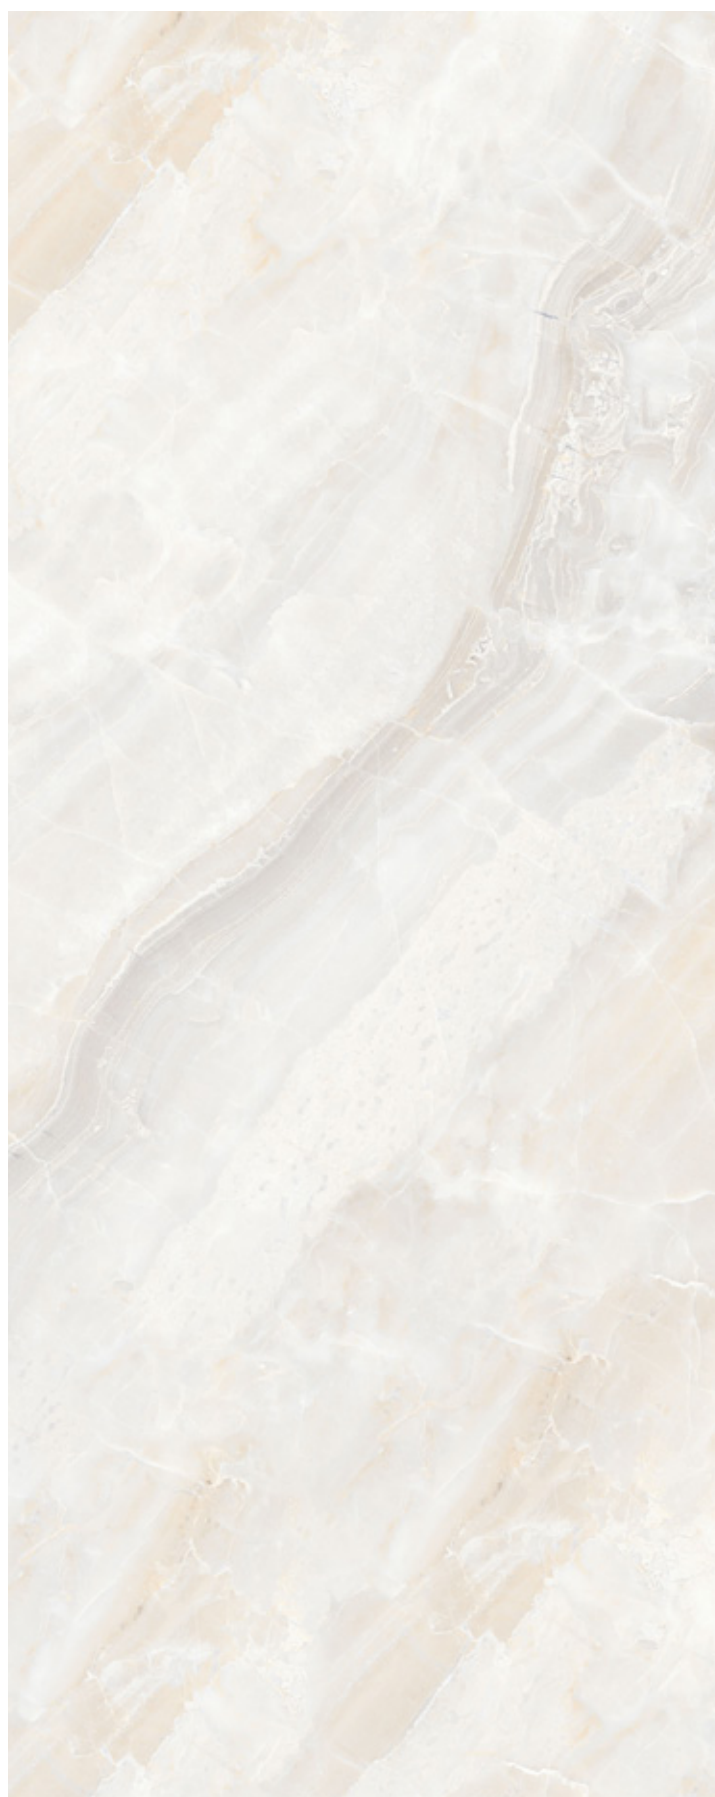

Stone Design
40 X 100 | Matte

ALPHA

40 X 100 | GRAY | 3 FACES