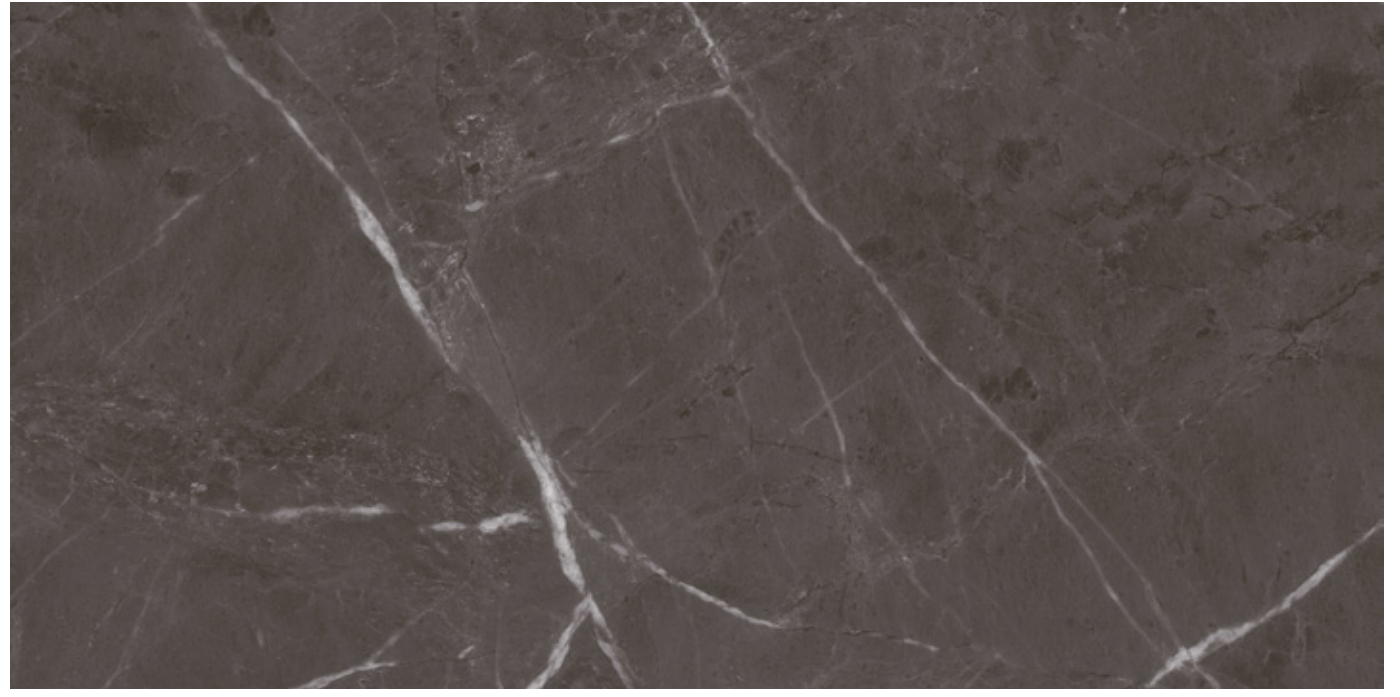

FRANCIS

60 X 120 | DARK | 4 FACES