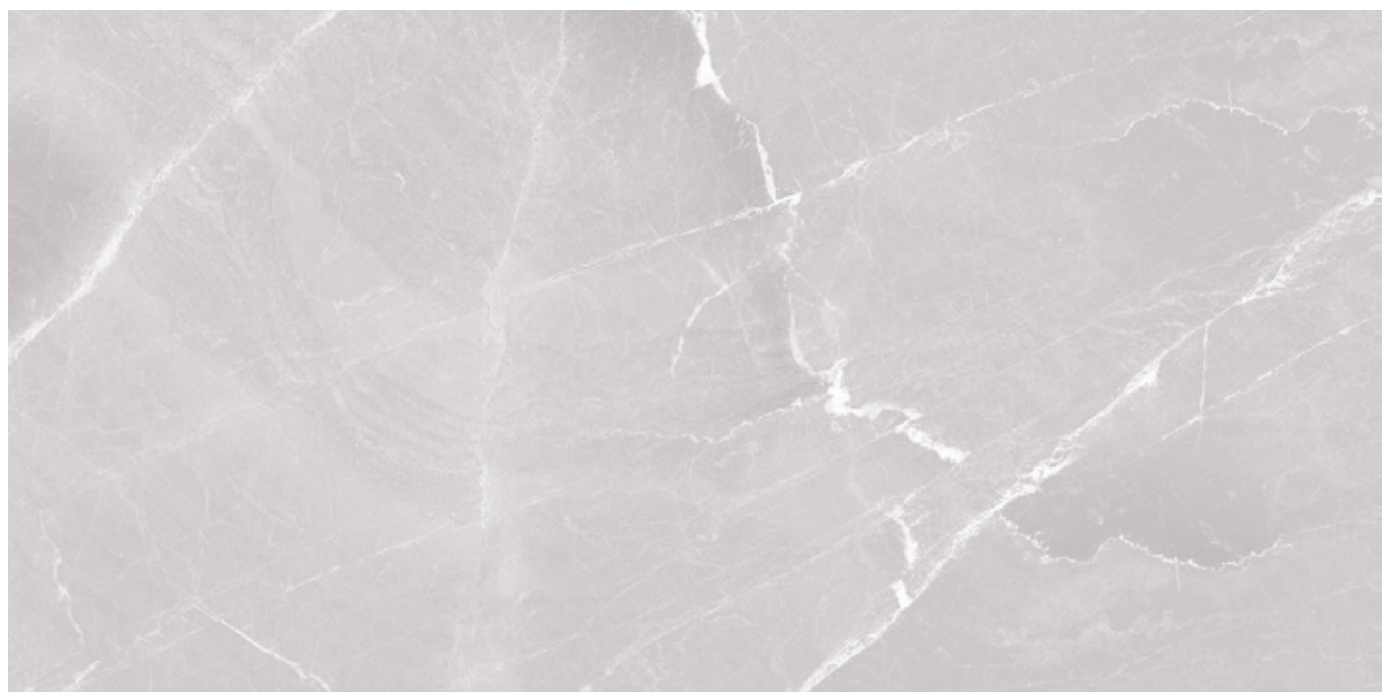

Stone Design
60 X 120 | Matte

KAROL

60 X 120 | DARK | 4 FACES