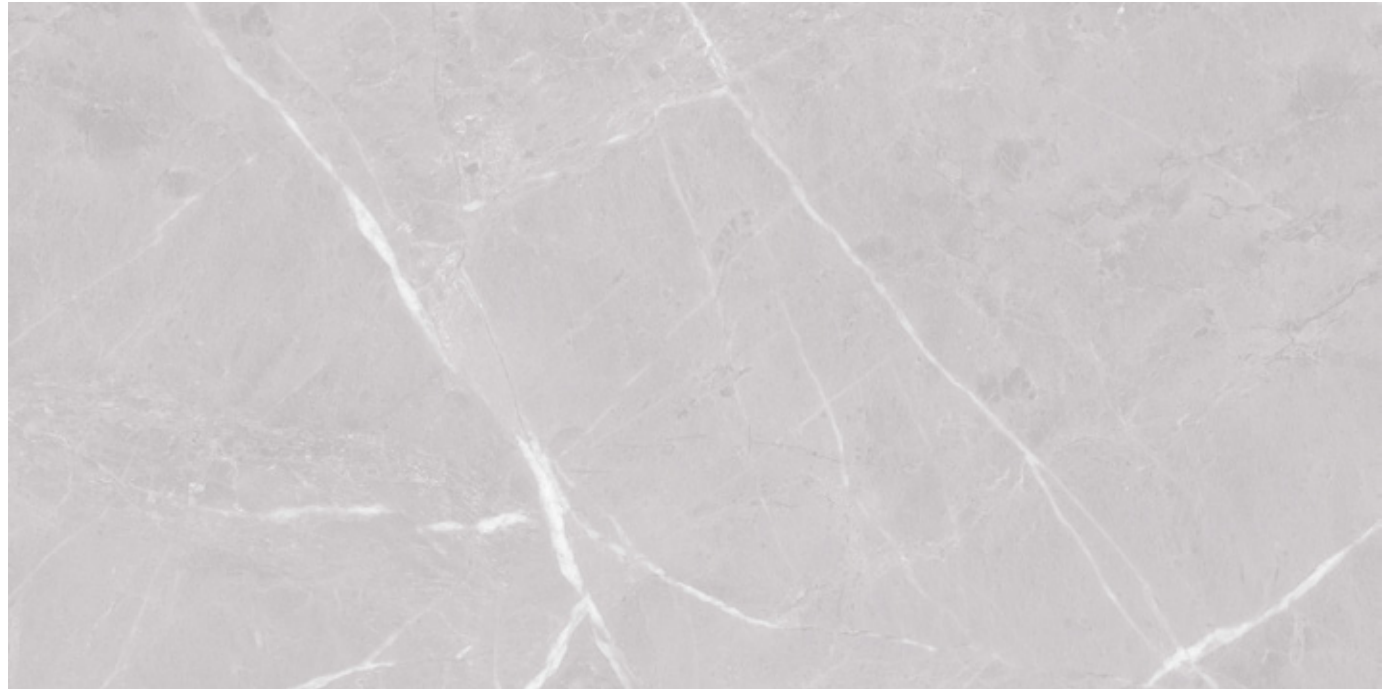

0 5 1 3 5 4 2 2 5 0 0
info@firoozehtile.com

SEOUL SUGAR

60 X 120 | DARK | 4 FACES

FRANCIS

60 X 120 | DARK | 4 FACES

FRANCIS

60 X 120 | DARK | 4 FACES

FRANCIS