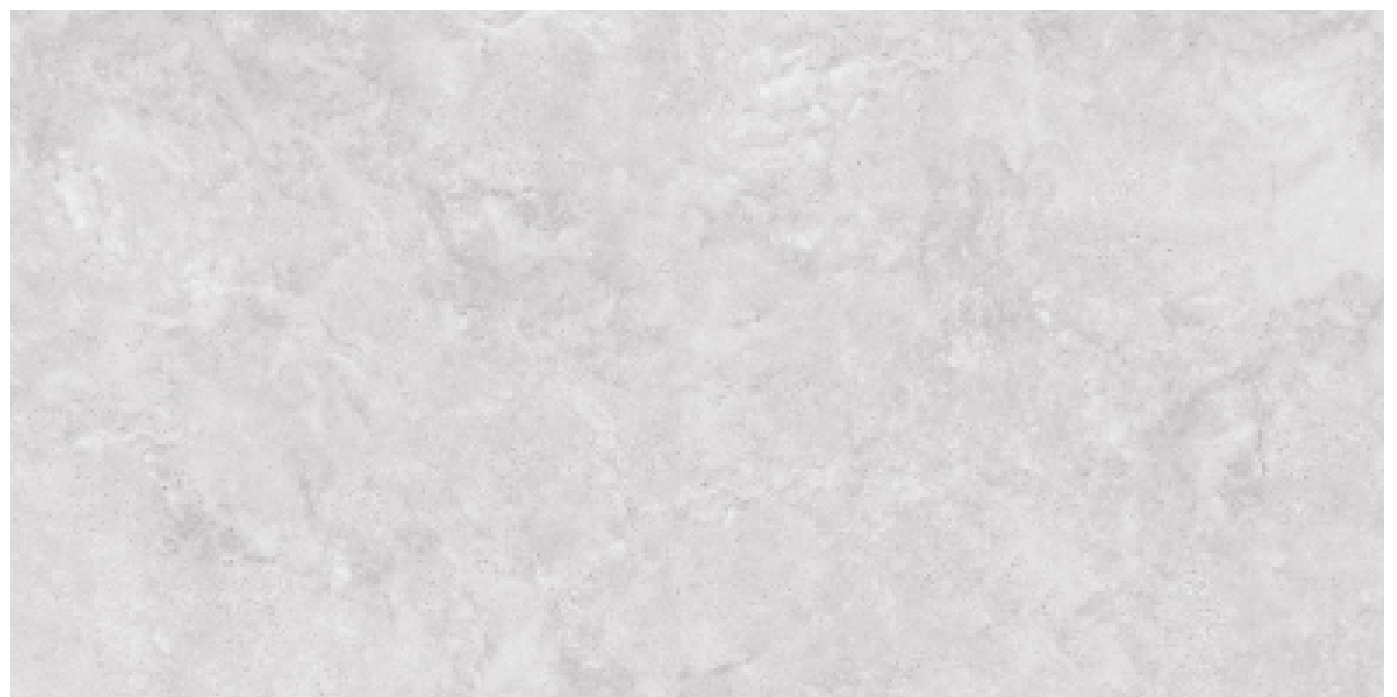

MONARIS SUGAR

60 X 120 | DARK | 4 FACES