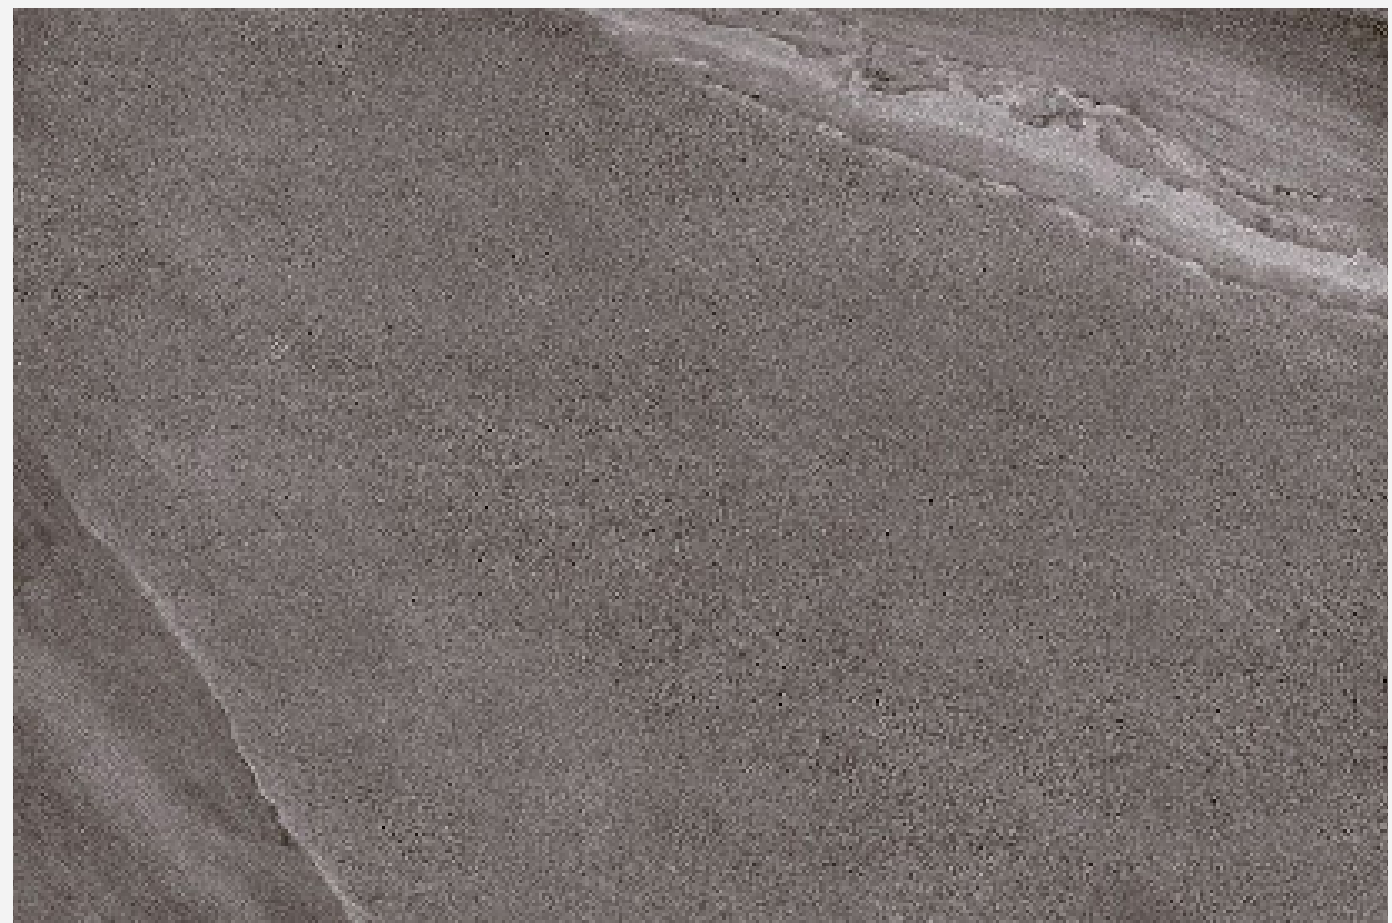

کاشی‌فروزه
firoozeh tile

DARK SAND RIVER

80 X 120 | DARK GRAY | 4 FACES

www.firoozehtile.com
[Instagram.com/firoozehtile](https://www.instagram.com/firoozehtile)

0 5 1 3 5 4 2 2 5 0 0
info@firoozehtile.com