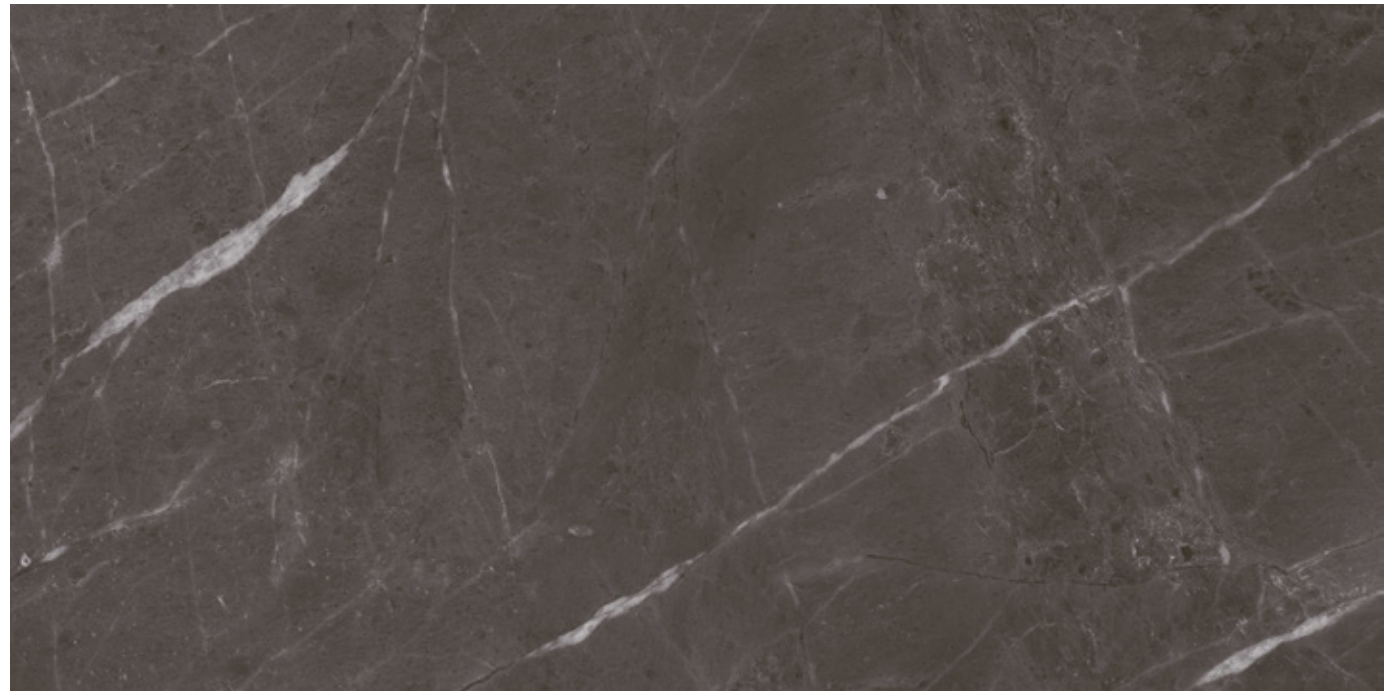

FRANCIS

60 X 120 | DARK | 4 FACES