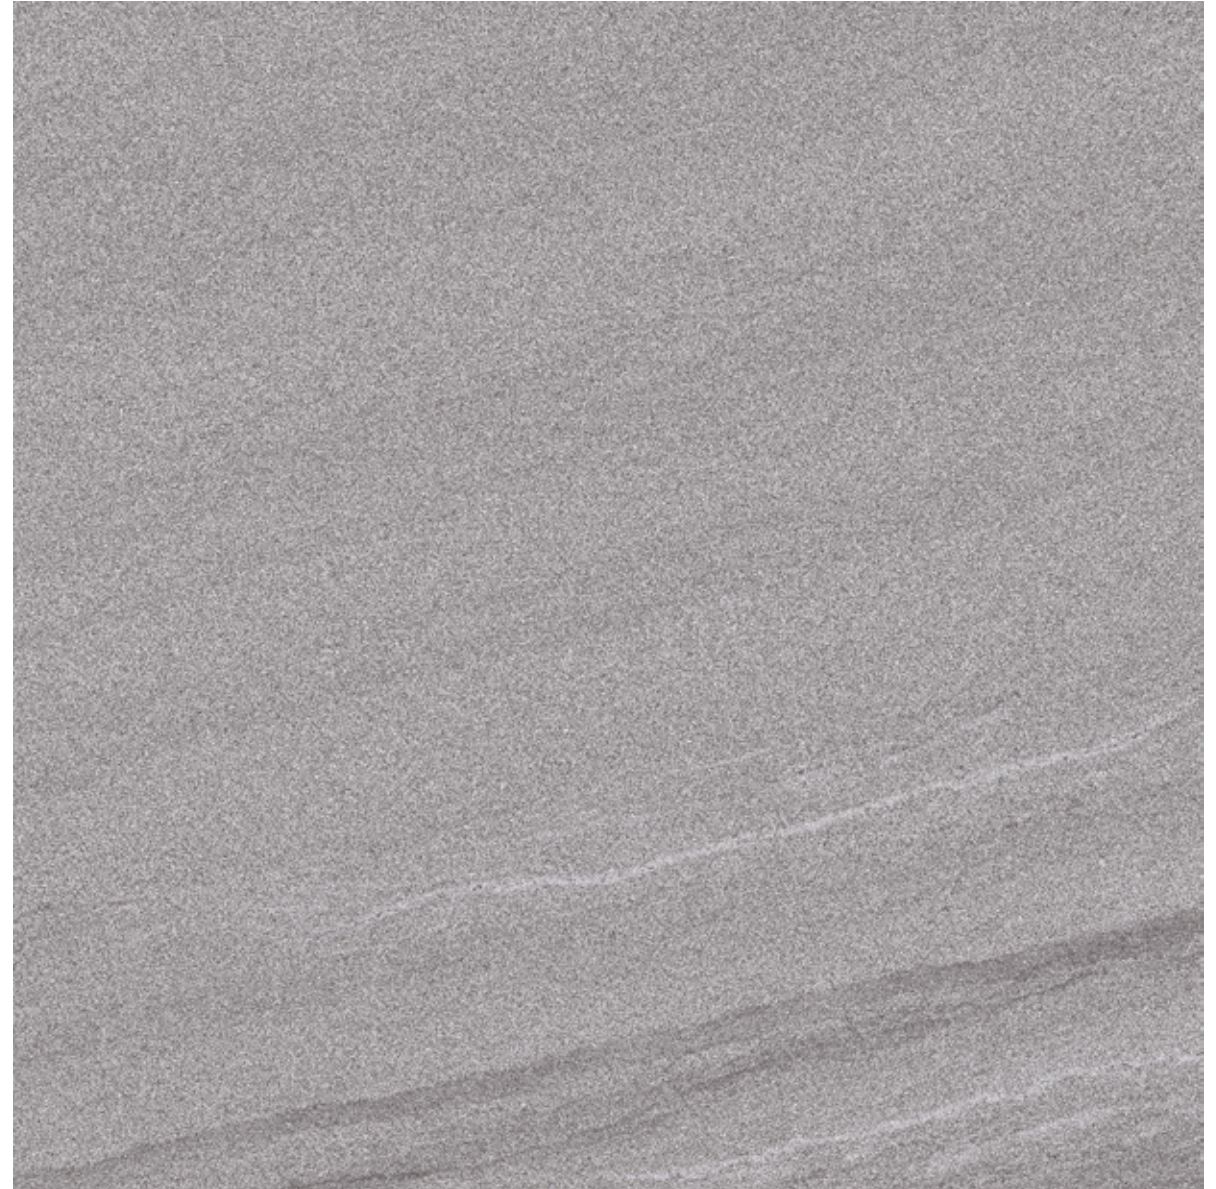

RAMO

60 X 60 | GOLD | 5 FACES

Stone Design
60 X 60 | Matte

RAMO

60 X 60 | GOLD | 5 FACES

NICHER

60 X 60 | DARK GRAY | 4 FACES

NICHER