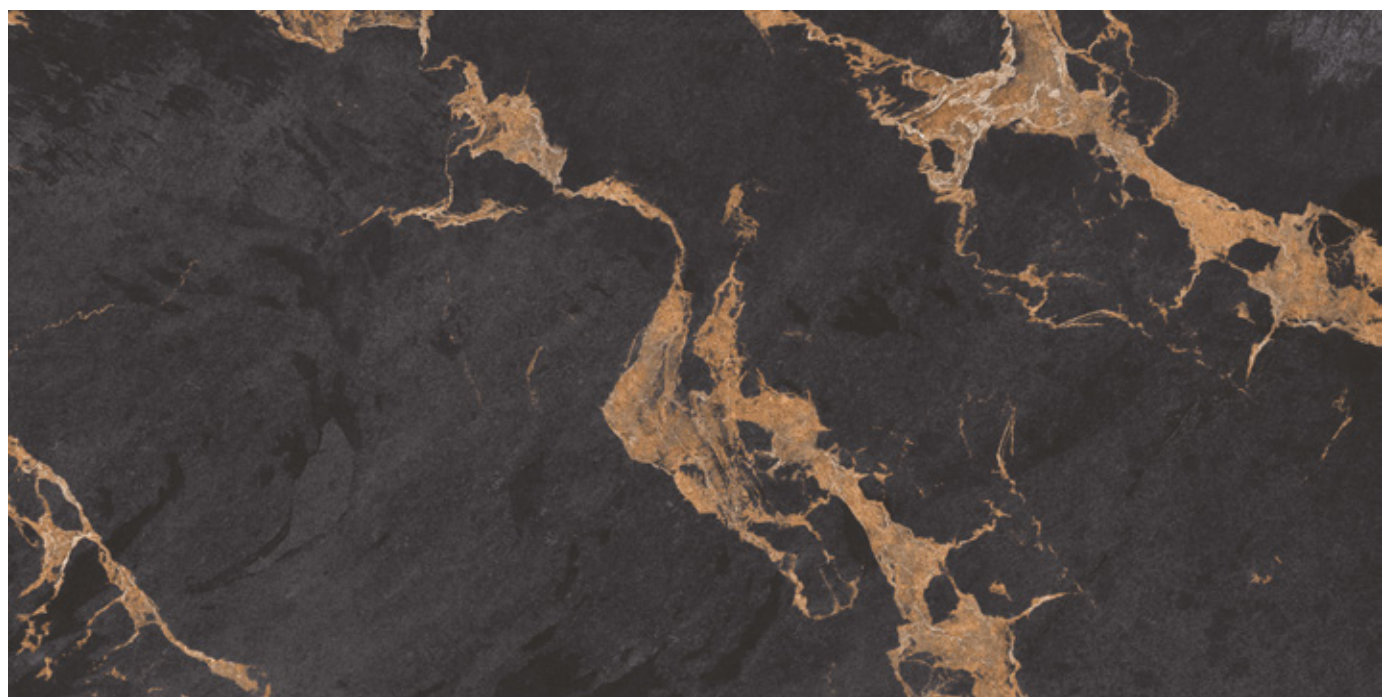

Stone Design
60 X 120 | Matte

PHILADELPHIA

60 X 120 | DARK | 4 FACES