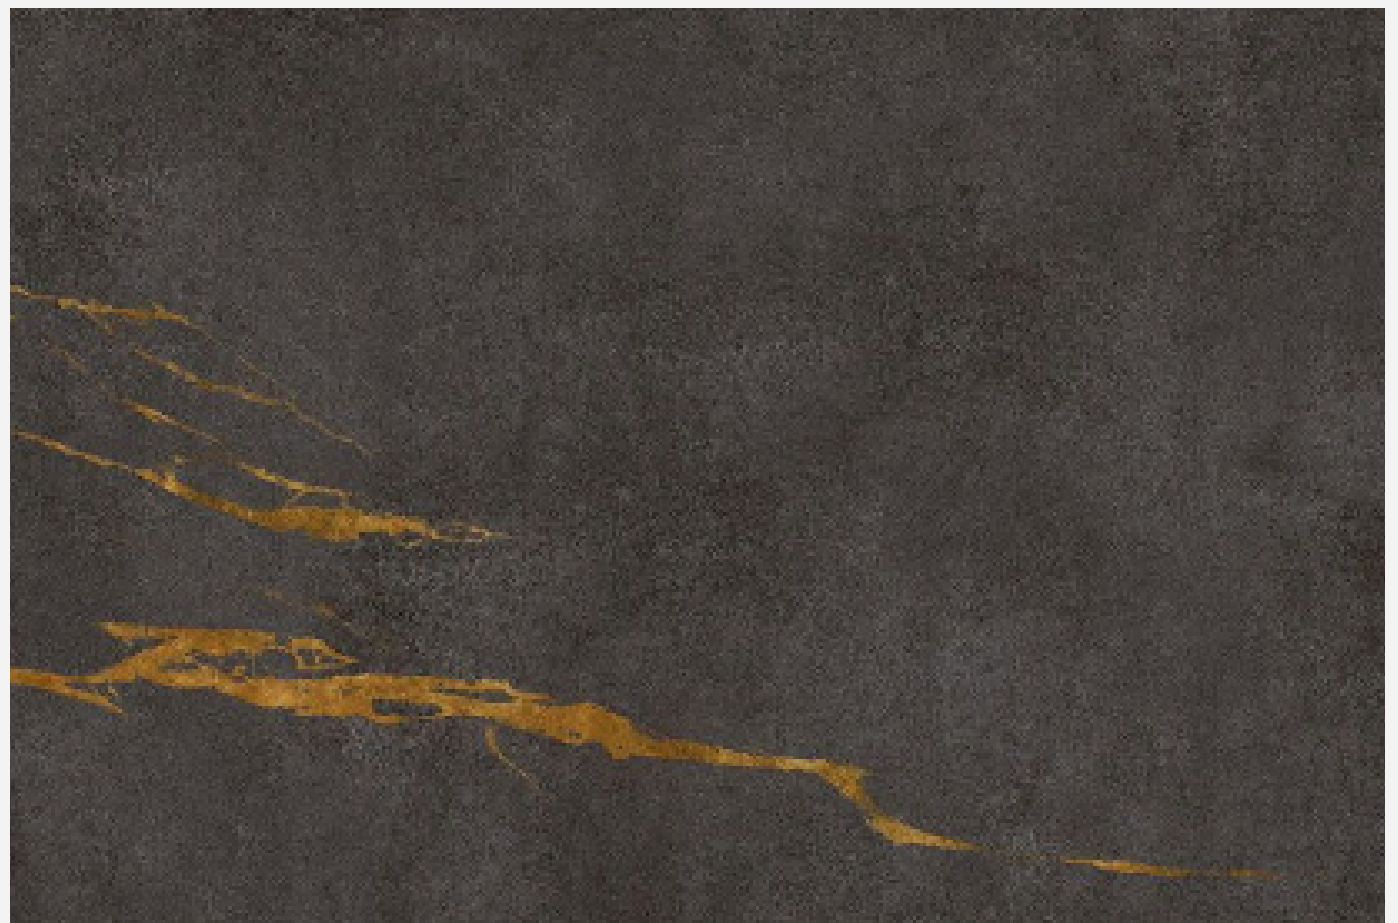

MAGMA

80 X 120 | DARK GRAY | 4 FACES