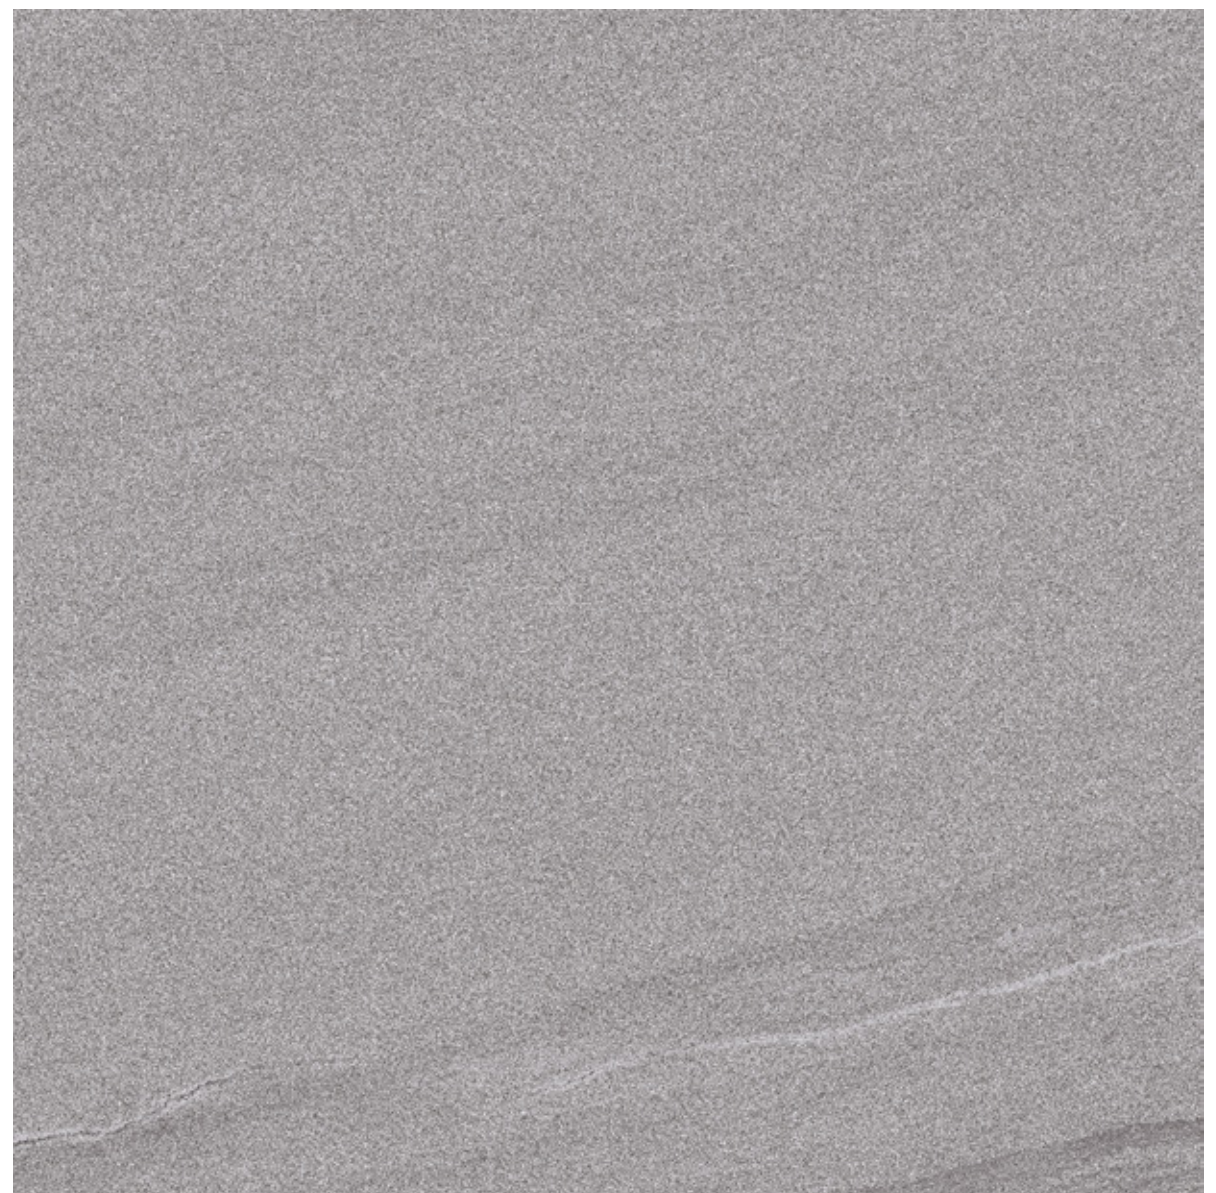

RAMO

60 X 60 | GOLD | 5 FACES

Stone Design
60 X 60 | Matte

RAMO

60 X 60 | GOLD | 5 FACES

NICHER

60 X 60 | DARK GRAY | 4 FACES

NICHER