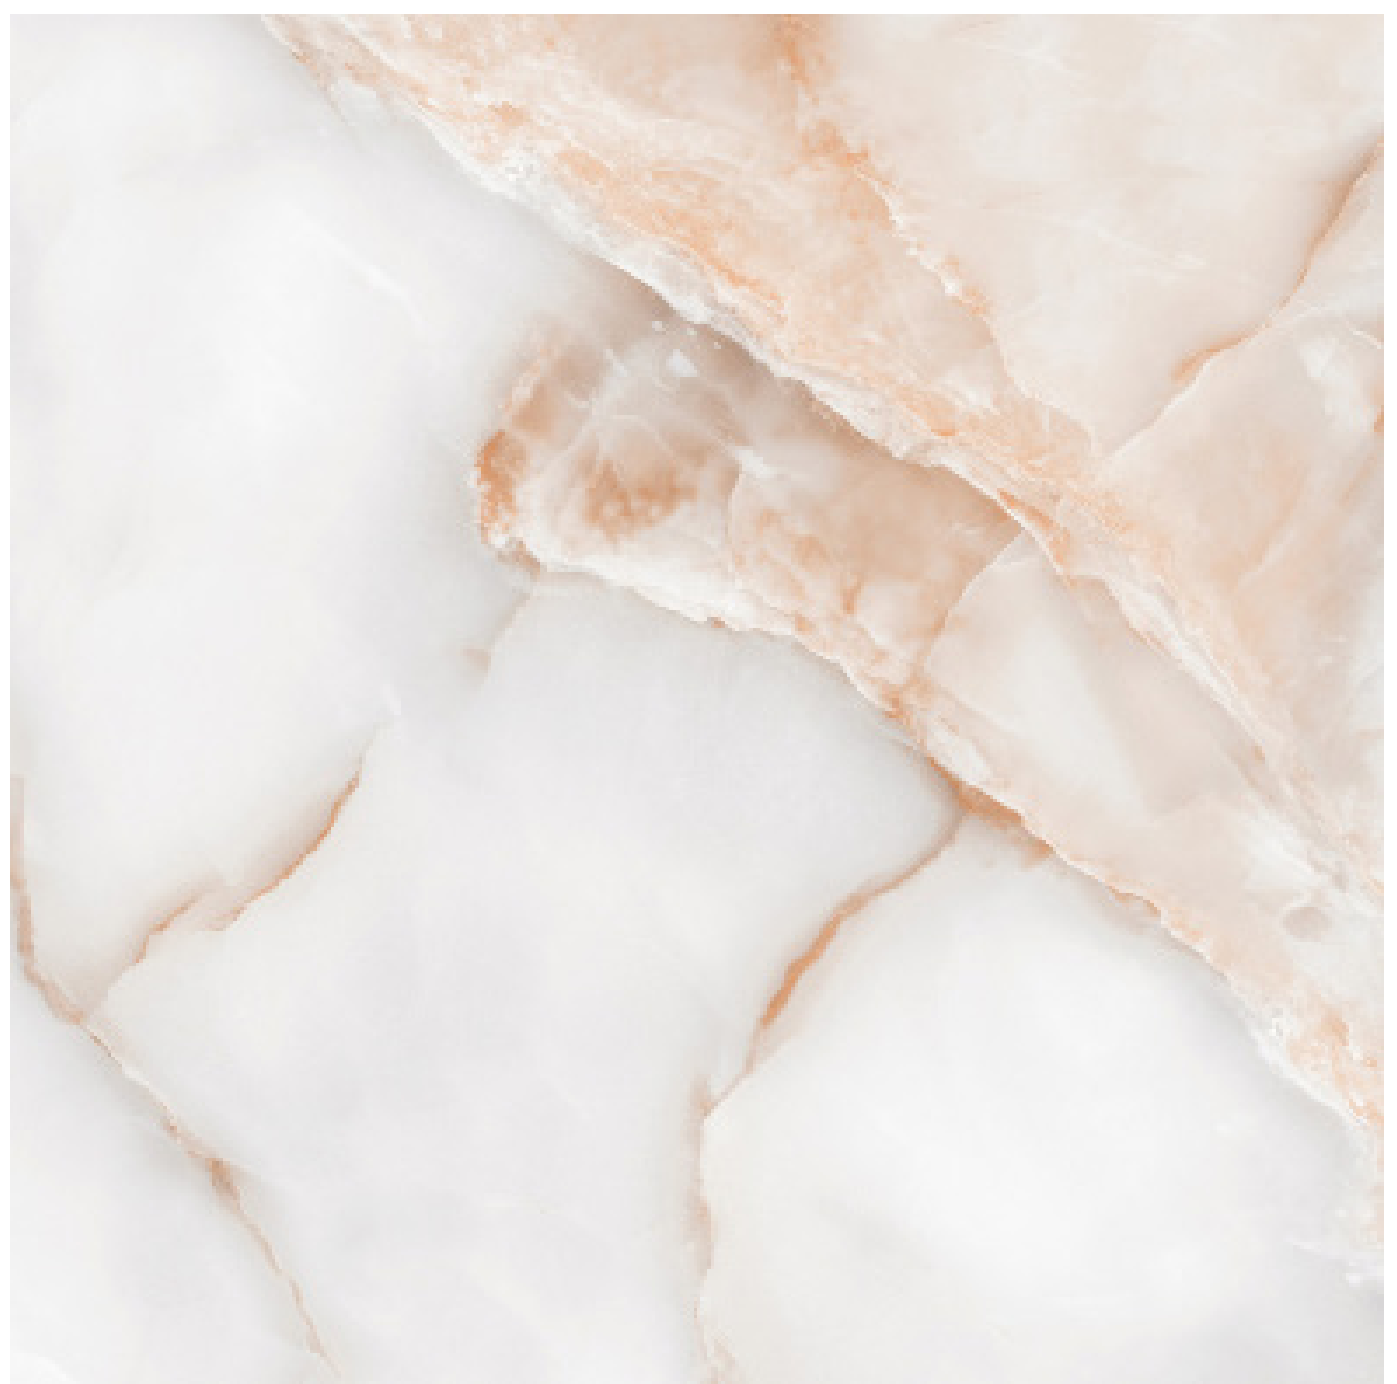

BRANCH

40 X 120 | LIGHT GRAY | 6 FACES

PARADISE

75 X 75 | CREAM | 3 FACES

PARADISE

75 X 75 | CREAM | 3 FACES

VERONA

75 X 75 | GOLD | 10 FACES