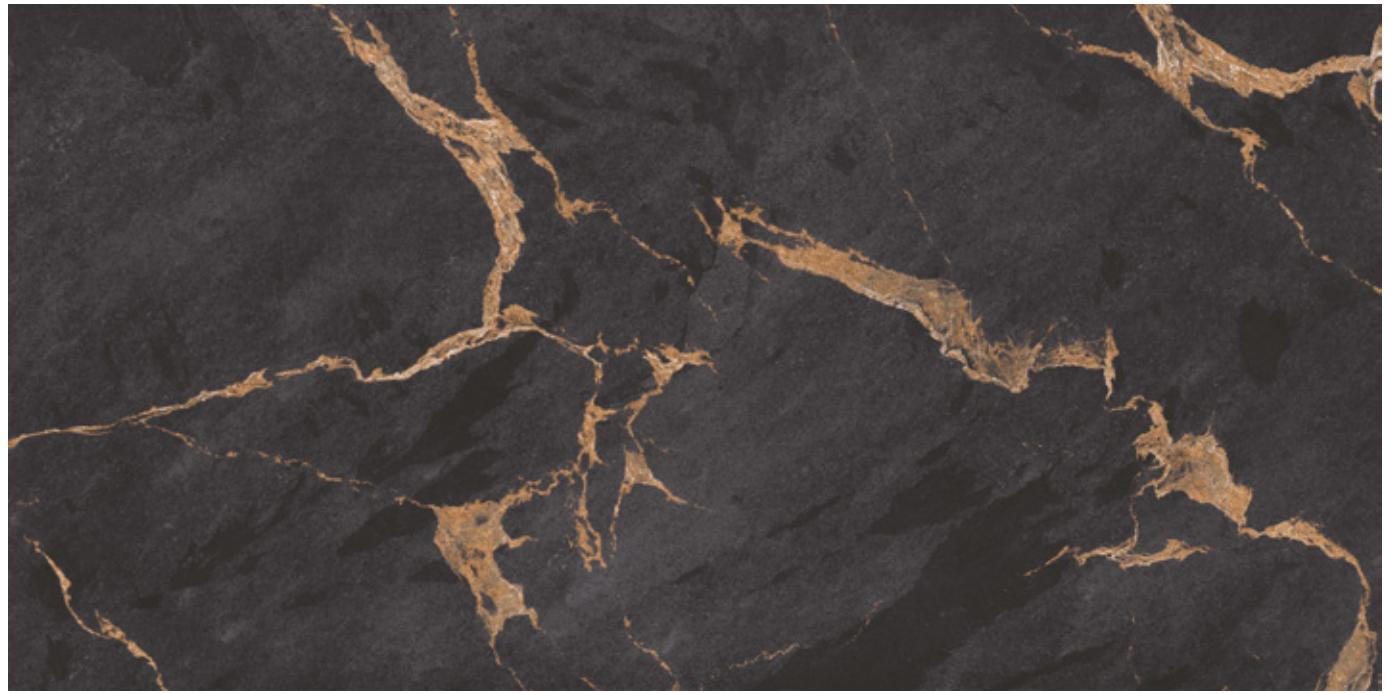

Stone Design
60 X 120 | Matte

PHILADELPHIA

60 X 120 | DARK | 4 FACES