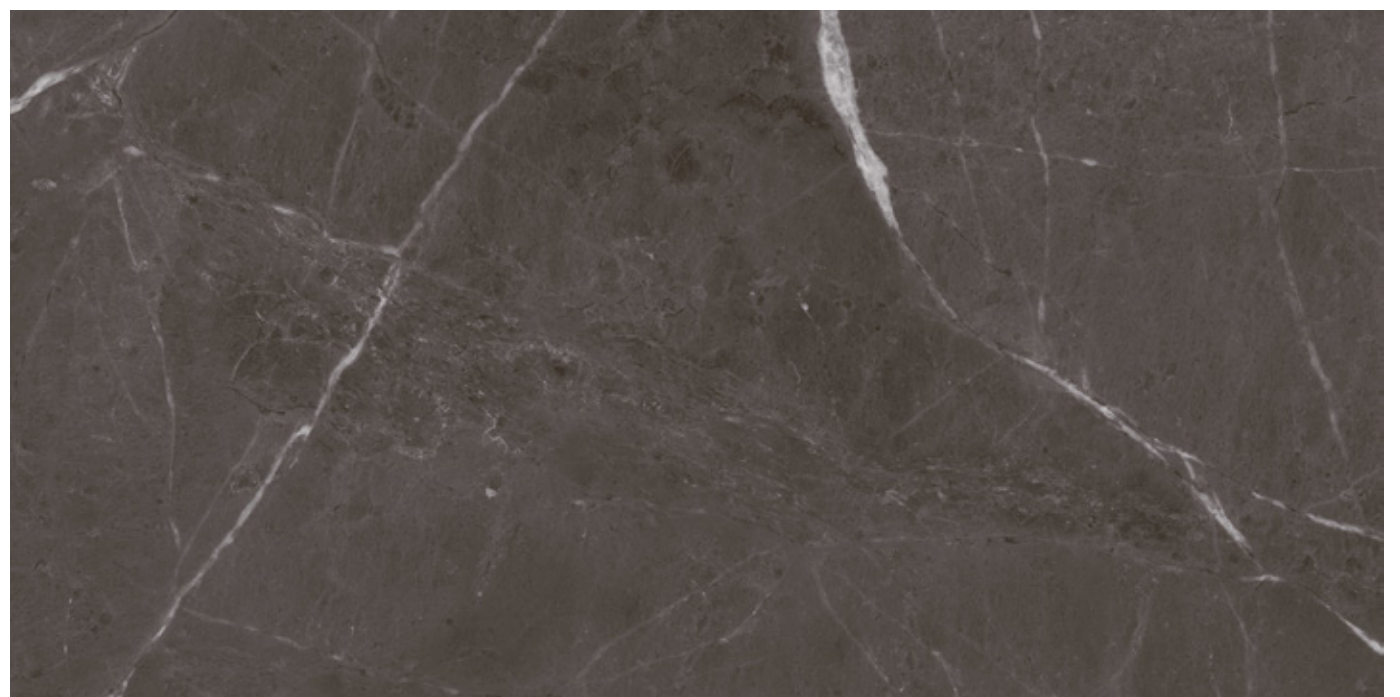

FRANCIS

60 X 120 | DARK | 4 FACES