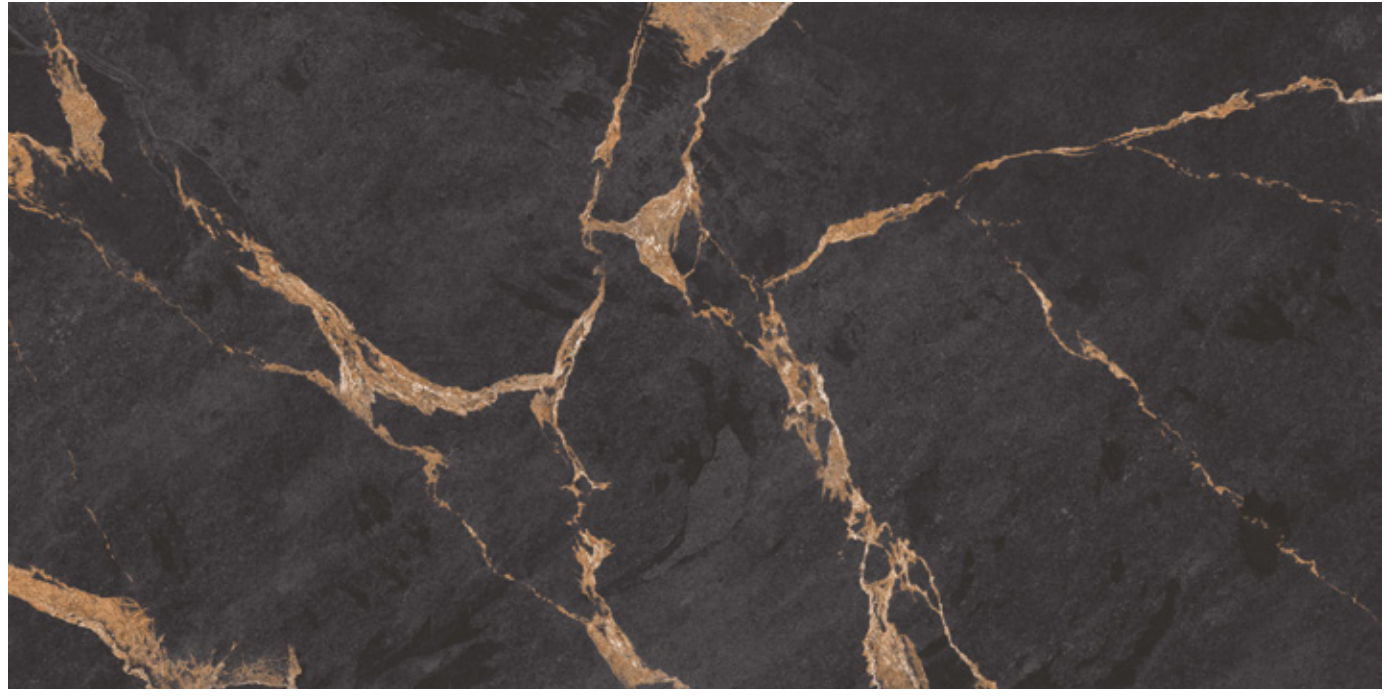

Stone Design
60 X 120 | Matte

PHILADELPHIA

60 X 120 | DARK | 4 FACES