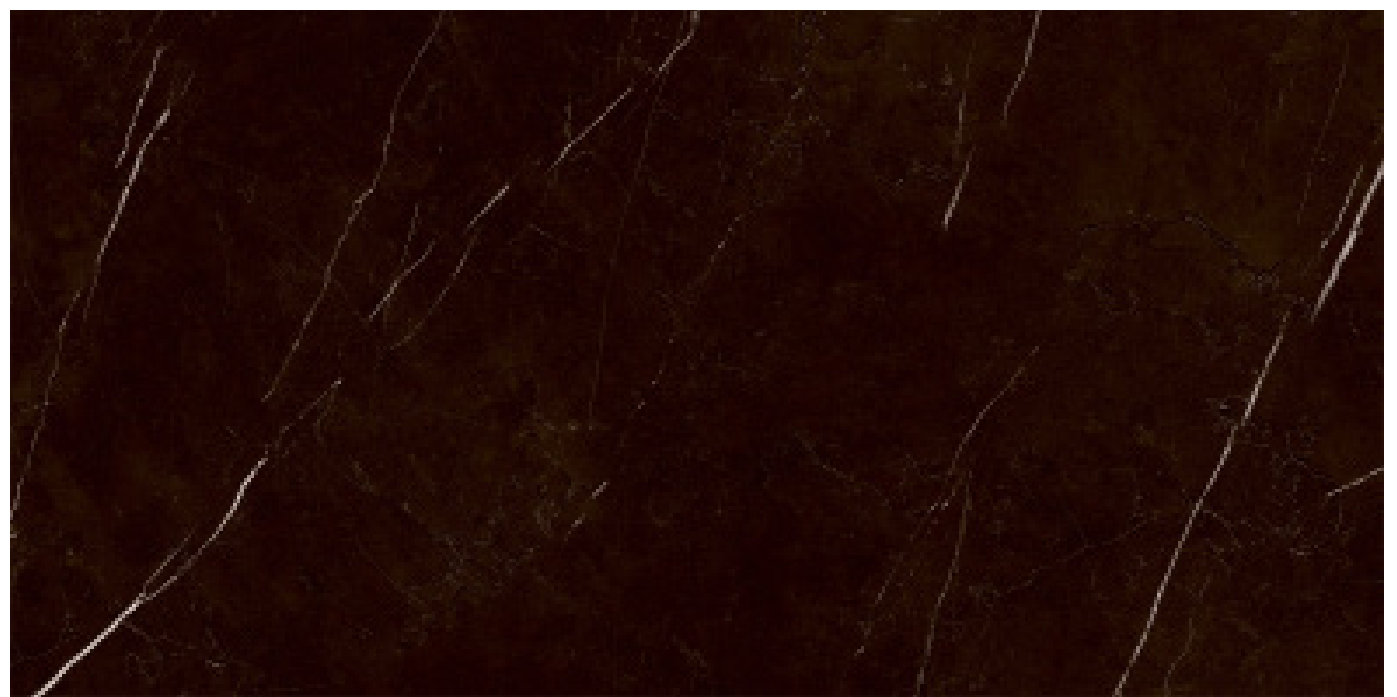

Stone Design
60 X 120 | Matte

VITARO

60 X 120 | DARK | 4 FACES

VISTA

60 X 120 | DARK | 4 FACES

VISTA

60 X 120 | DARK | 4 FACES

Stone Design
40 X 120 | Matte