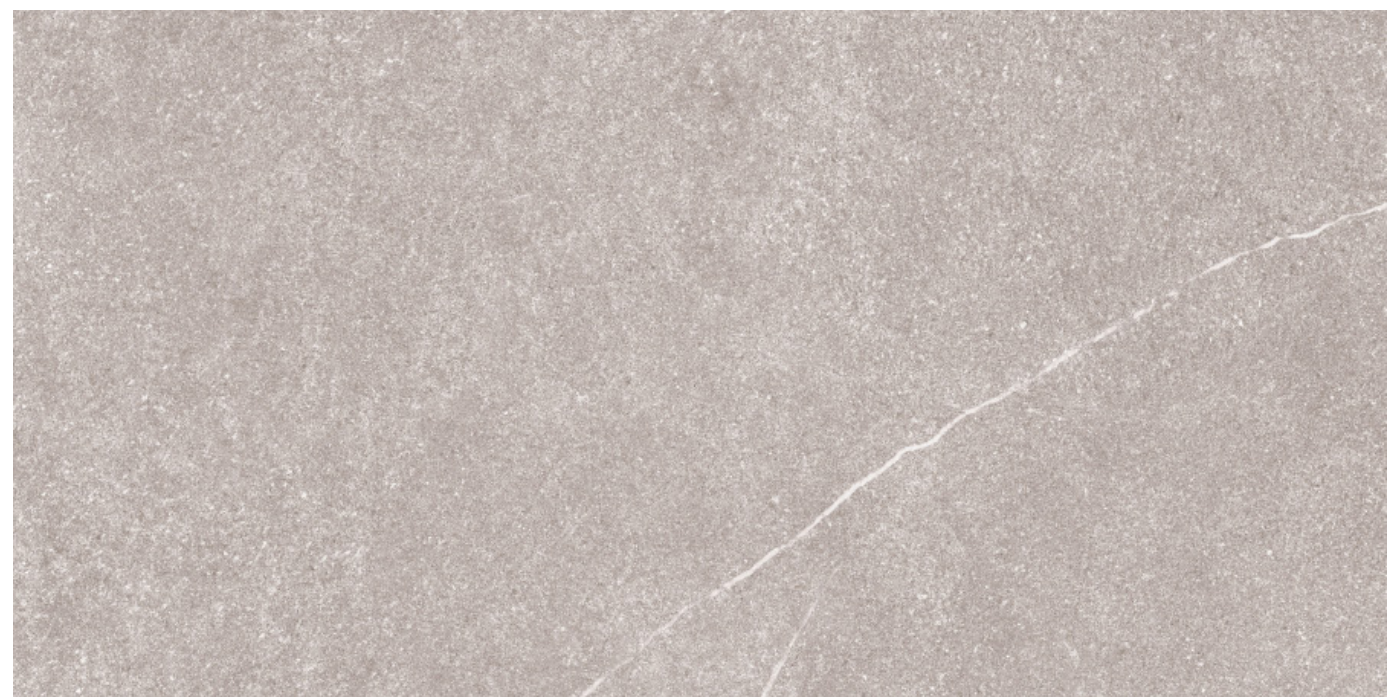

HARD ROCK

60 X 120 | DARK | 4 FACES