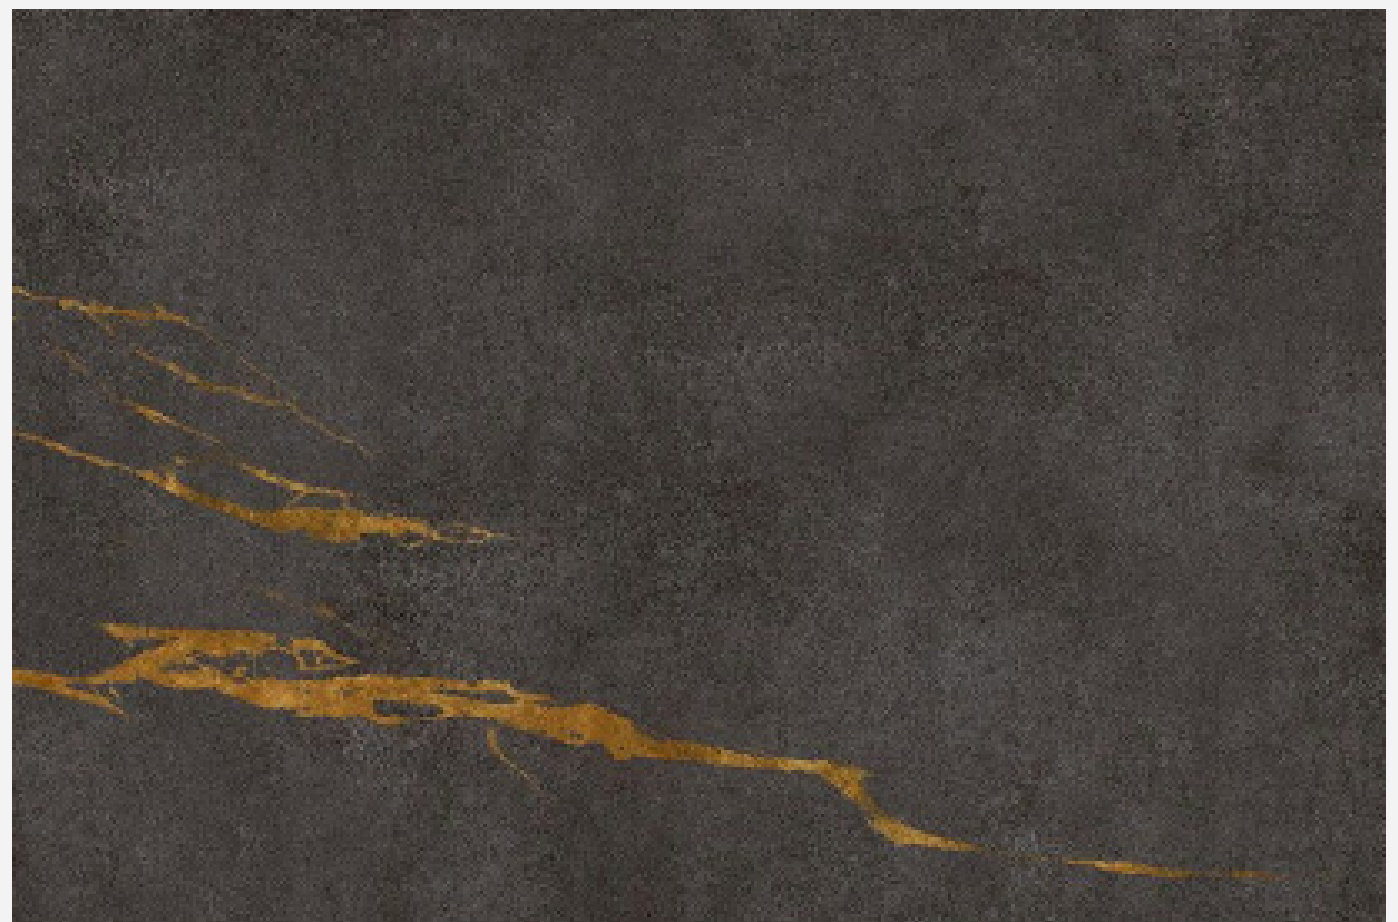

MAGMA

80 X 120 | DARK GRAY | 4 FACES