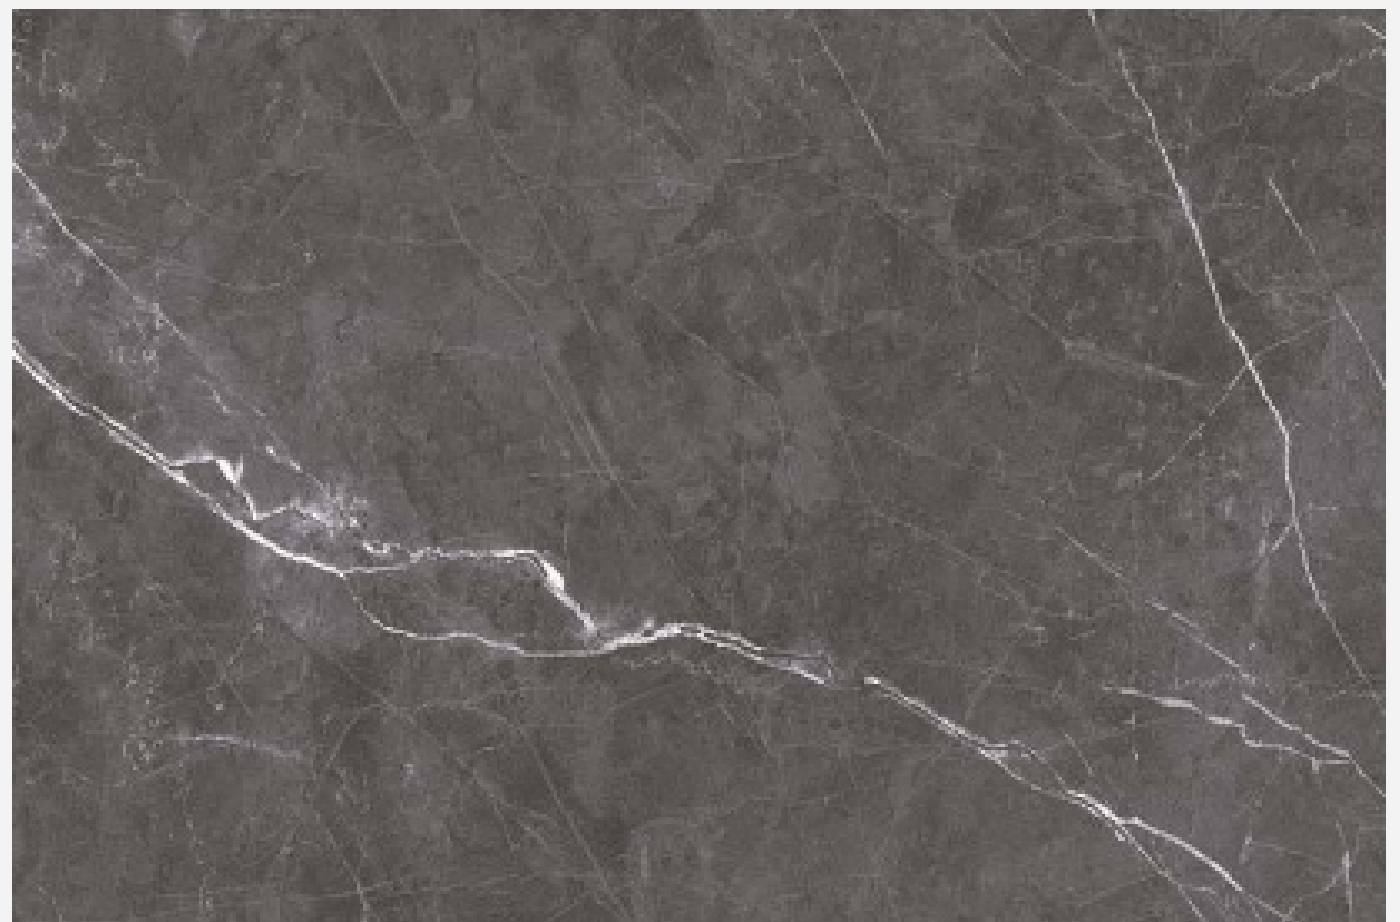

MARGARIT

80 X 120 | DARK GRAY | 4 FACES