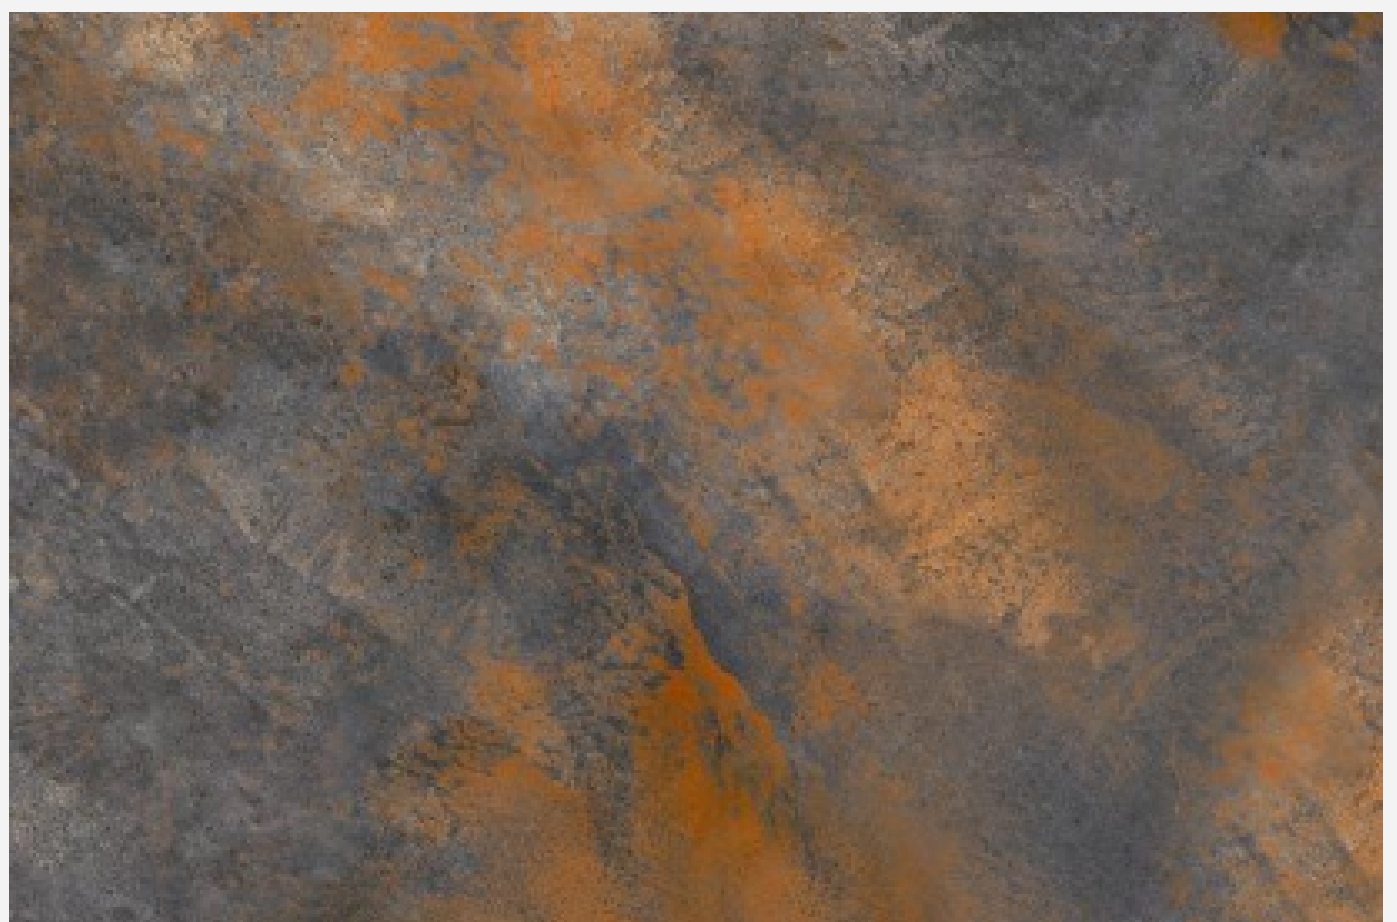

Abstract Design
80 X 120 | Matte

IRON

80 X 120 | DARK | 4 FACES