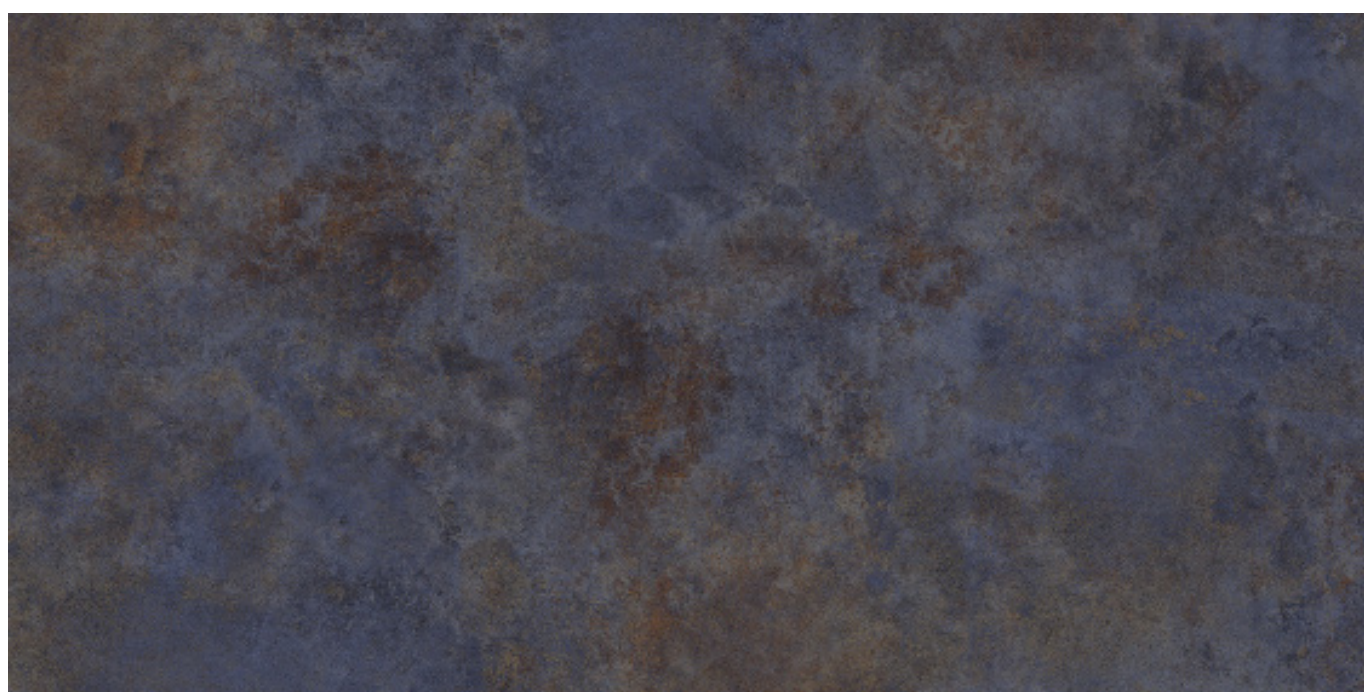

Abstract Design
60 X 120 | Matte

CLINKER SUGAR

60 X 120 | DARK | 4 FACES